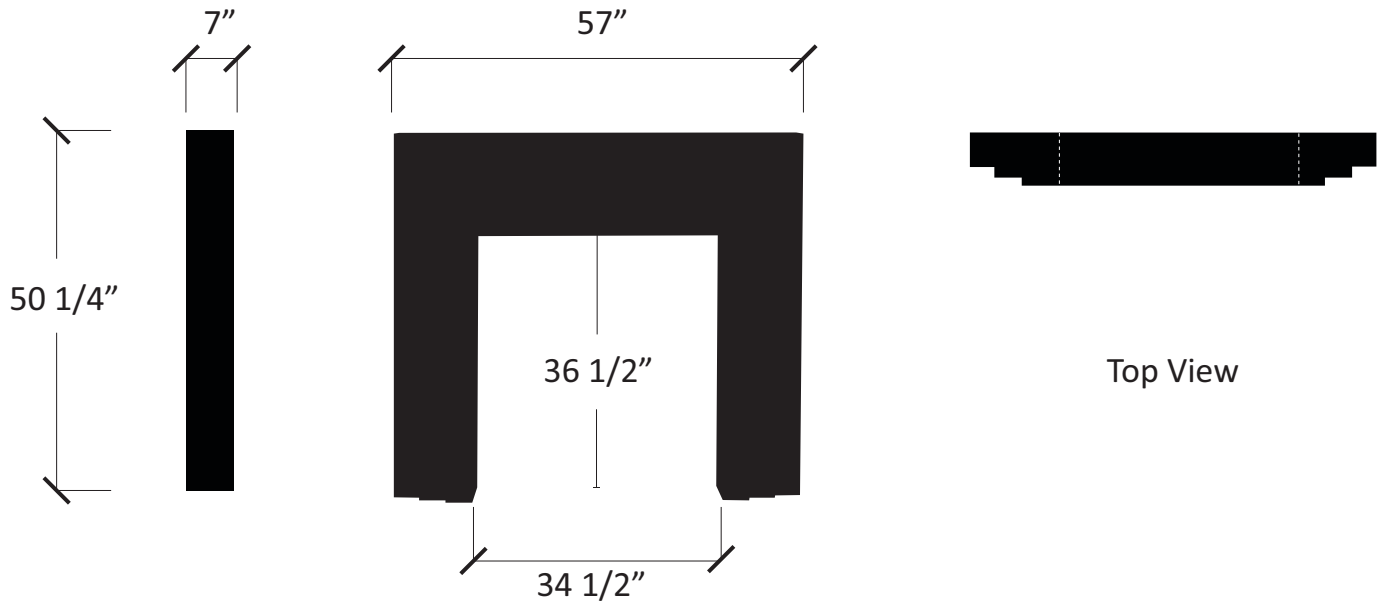

Mantel

Ziggurat-inspired mantel with a moderne sensibility.

TYPE G

Top View