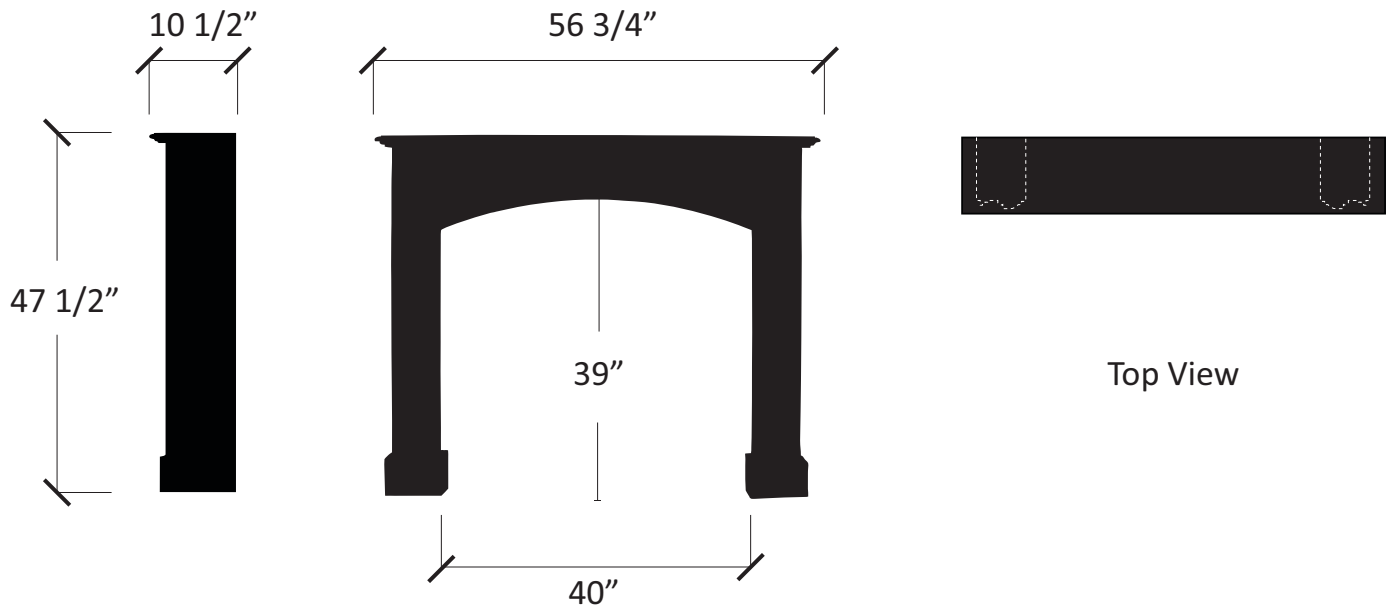

Mantel

Contemporary mantel elegantly sculpted with multiple lines and reveals.

TYPE D

CLASSIC MOULDINGS

CANADA
CLASSIC MOULDINGS INC.
226 Toryork Drive
Toronto, Ontario M9L 1Y1

USA
CLASSIC ART MOULDINGS INC.
1010 Belvedere Road
West Palm Beach, Florida 33405

Data Sheet: 99999
Catalog: Volume V page 4
Last Revised 02/04/2013

For more information call Toll Free: 1-866-745-5560 or send us an email at info@classicmouldings.com.
Visit our website at classicmouldings.com