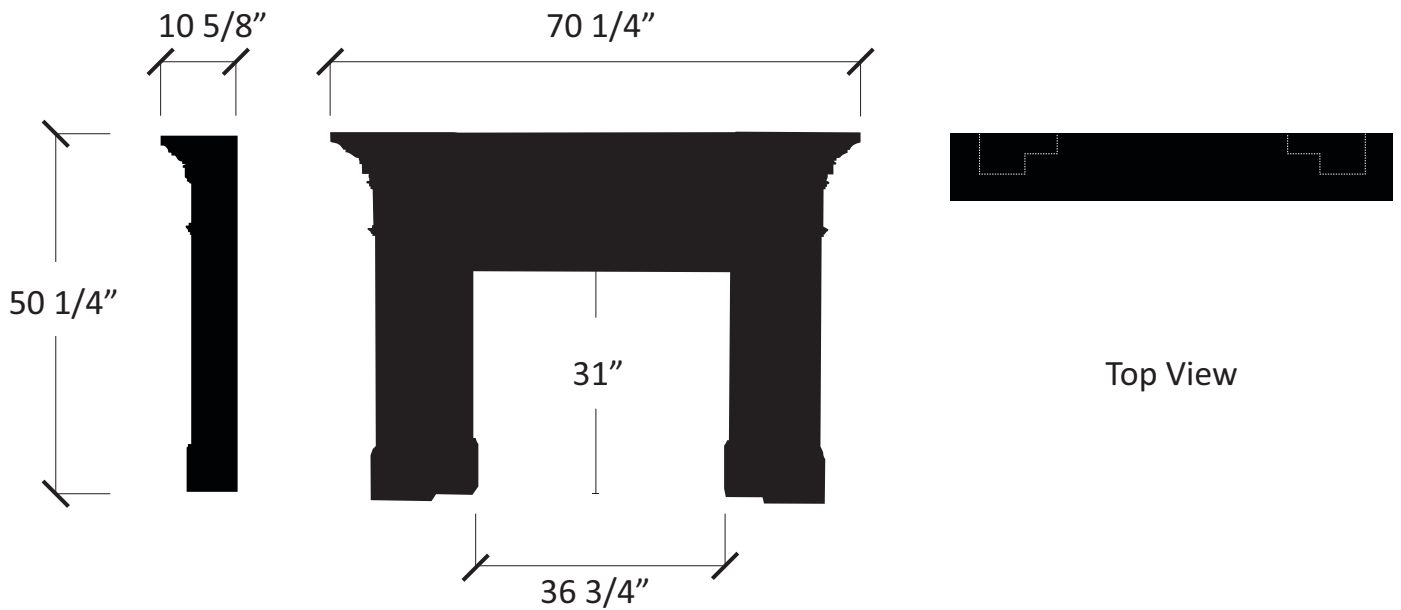

Mantel

TYPE M

A masculine mantel that features graphic fluting and a stylized Greek key.

CLASSIC MOULDINGS

CANADA
CLASSIC MOULDINGS INC.
226 Toryork Drive
Toronto, Ontario M9L 1Y1

USA
CLASSIC ART MOULDINGS INC.
1010 Belvedere Road
West Palm Beach, Florida 33405

Data Sheet: 99999
Catalog: Volume V page 4
Last Revised 02/04/2013

For more information call Toll Free: 1-866-745-5560 or send us an email at info@classicmouldings.com.
Visit our website at classicmouldings.com