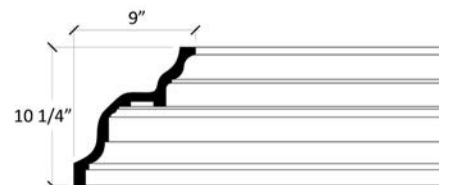

369L

Large Stepped
Architectural Cornice
with Prominent
Torus