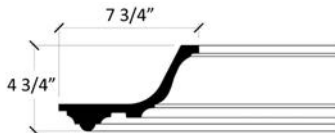

599

Undermounted Indirect
Lighting Cornice