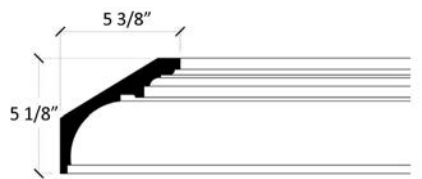

II530

Plain Cornice