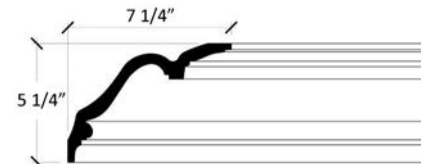

367

S-Shaped
Architectural Cornice