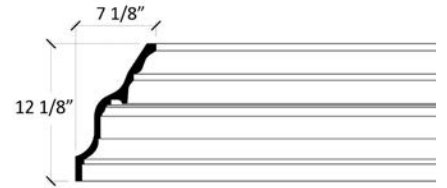

621L

Large Architectural
Cornice