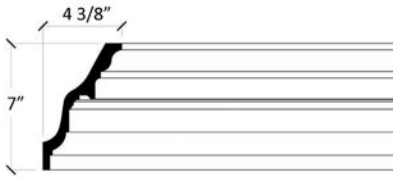

621S

Small Architectural
Cornice