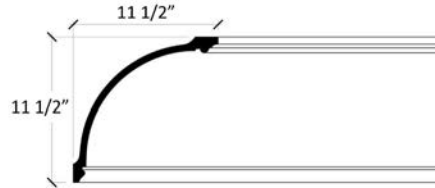

II490

Plain Cornice