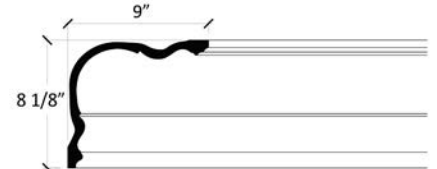

577LL

Coved Cornice