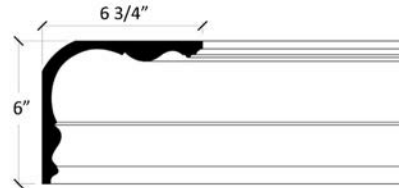

577L

Coved Cornice