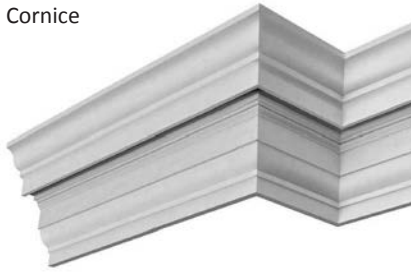

621S

Small Architectural
Cornice