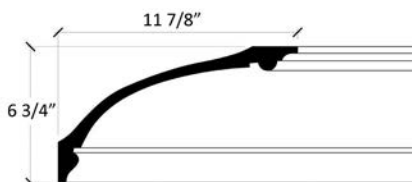

330L

Large Cornice with Gentle Cove