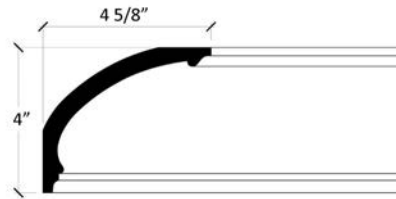

### 369L

Large Stepped  
Architectural Cornice  
with Prominent  
Torus

37I

Stepped Architectural  
Cornice

406PLS

Small French Provincial  
Cornice (Plain)

406PL

Large French Provincial  
Cornice (Plain)