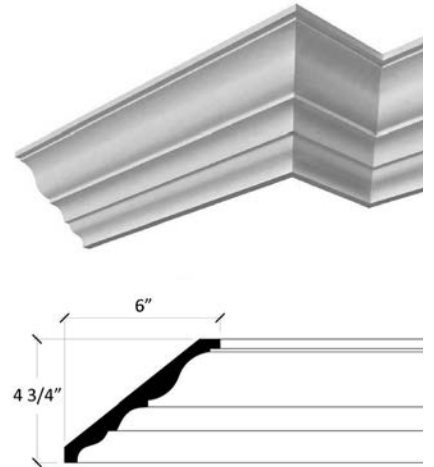

554

Plain Cornice