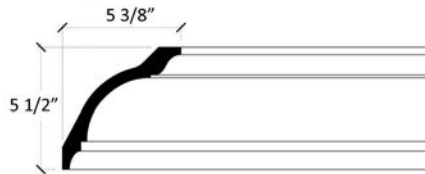

II520

Plain Cornice