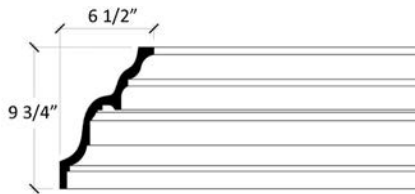

621

Architectural
Cornice