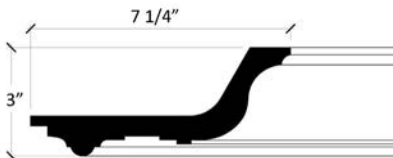

599s

Undermounted Indirect
Lighting Cornice