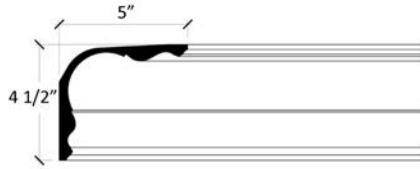

577

Coved Cornice