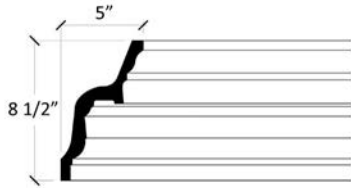

### 369L

Large Stepped  
Architectural Cornice  
with Prominent  
Torus

37I

Stepped Architectural  
Cornice

406PLS

Small French Provincial  
Cornice (Plain)

406PL

Large French Provincial  
Cornice (Plain)