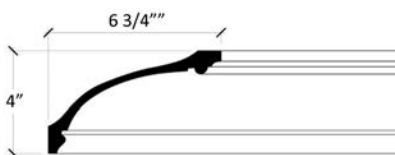

330

Cornice with Gentle Cove