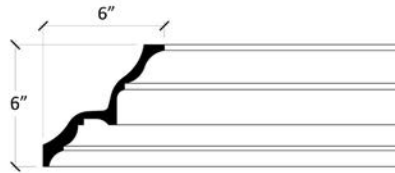

368s

Small Stepped
Architectural Cornice