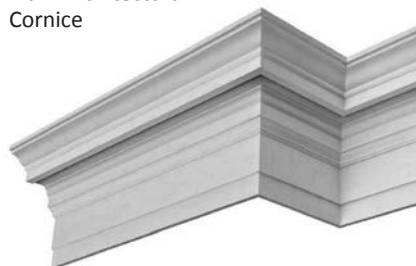

# PLAIN CORNICE

A projecting moulding located where the ceiling and wall meet; in classical architecture, the projecting top of an entablature; any projecting, ornamental moulding along the top of a wall, arch, etc. that finishes or "crowns" it; from the Latin corona.

**330**

Cornice with Gentle Cove

**330L**

Large Cornice with Gentle Cove

**331**

Large Cove Cornice

**346**

Plain Architectural Cornice