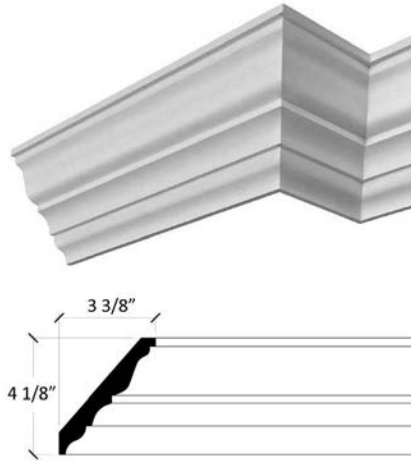

554S

Small Plain Cornice