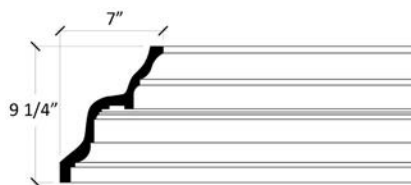

369

Stepped Architectural
Cornice with
Prominent Torus