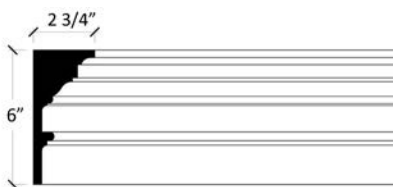

579

Doric Capital Cornice