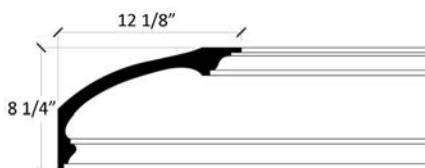

355

Plain Cornice