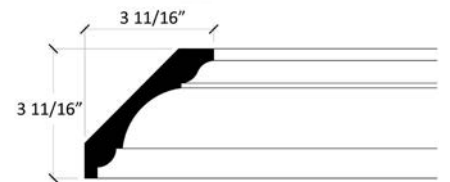

III100

Plain Cornice