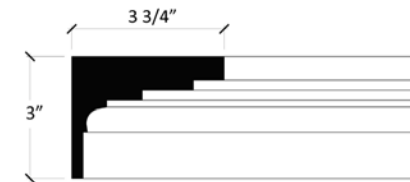

II091

Stepped Cornice