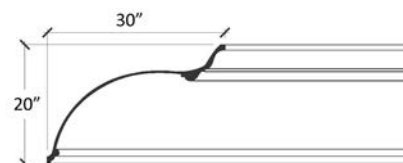

331

Large Cove Cornice