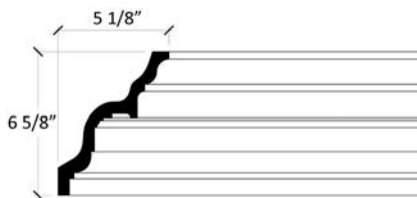

369s

Small Stepped
Architectural Cornice
with Prominent
Torus