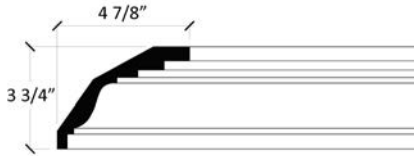

II480

Plain Cornice