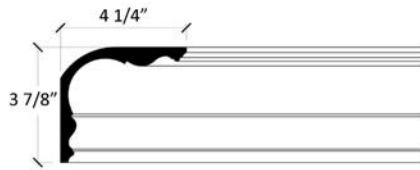

577S

Coved Cornice