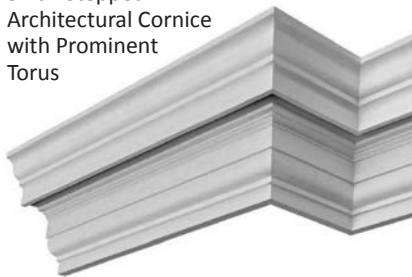

369s

Small Stepped
Architectural Cornice
with Prominent
Torus