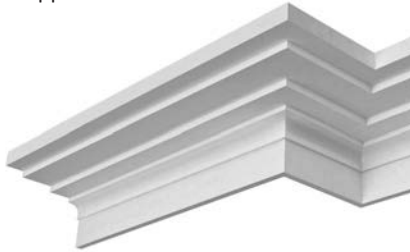

II091

Stepped Cornice