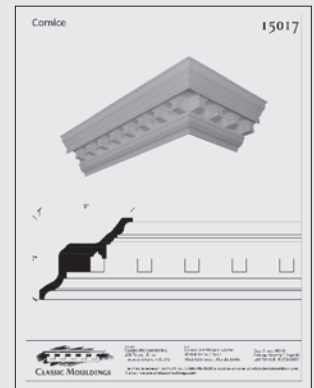

# PLAIN CORNICE

A projecting moulding located where the ceiling and wall meet; in classical architecture, the projecting top of an entablature; any projecting, ornamental moulding along the top of a wall, arch, etc. that finishes or "crowns" it; from the Latin corona.