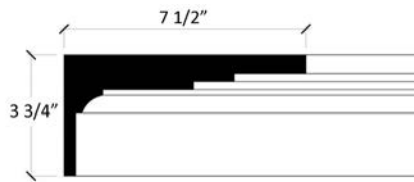

II090

Stepped Cornice