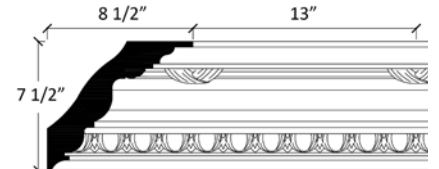

Ornate Cornice

I4936

Ornate Cornice

For a large format spec sheet call
1-866-745-5560 or email us at
info@classicmouldings.com

I5036

Ornate Cornice

I5056

Ornate Cornice