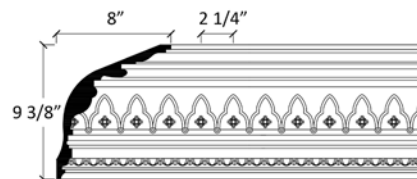

I4018

Ornate Cornice