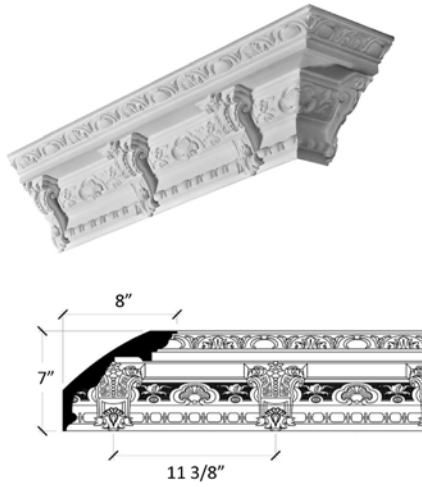

400

Ornate Bracket Cornice