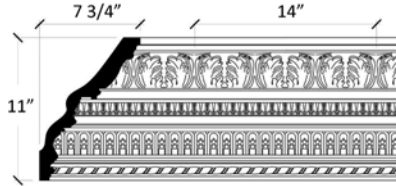

Architectural Acanthus Leaf
Cornice

399