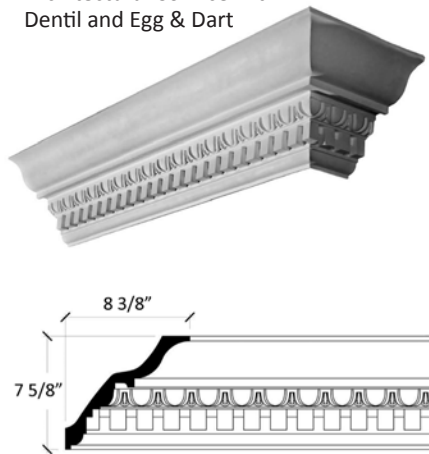

831

Architectural Cornice with Dentil and Egg & Dart