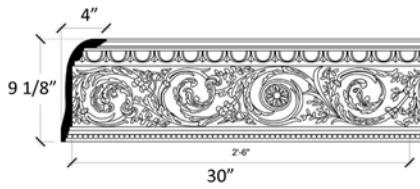

Decorative Leaf Cornice