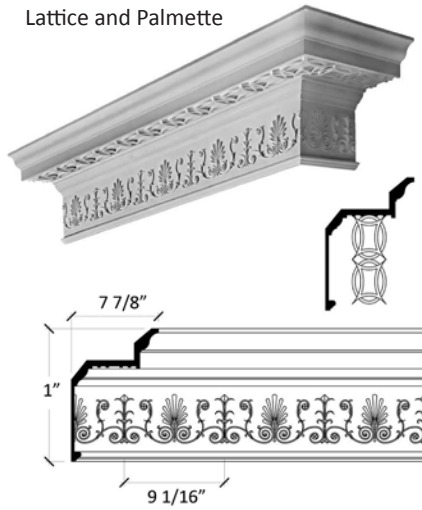

825L

Large Architectural Bracket Cornice with Egg & Darts and Dentil

828

Cornice with Scrolled Leaf and Simplified Greek Key

829

Architectural Cornice with Lattice and Palmette

830

Architectural Cornice with Egg & Dart