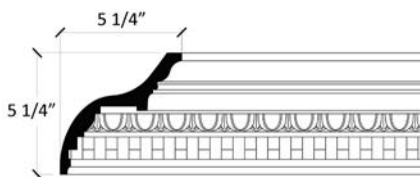

416

Ornate Cornice