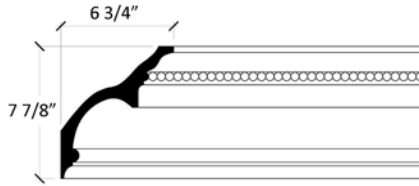

Decorative Indirect Light
Cornice

For a large format spec sheet call
1-866-745-5560 or email us at
info@classicmouldings.com

819

Cornice with Stylized Brackets and Flower

822

Cove with Beads

822S

Small Cove with Beads