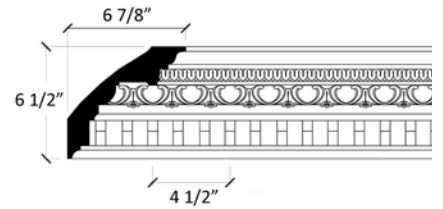

Dentil, Egg & Dart and Lamb's Tongue Cornice