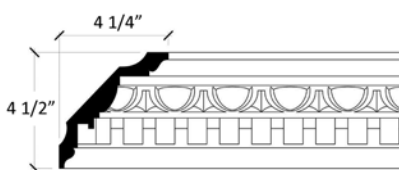

417

Egg & Dart with Dentils
Cornice