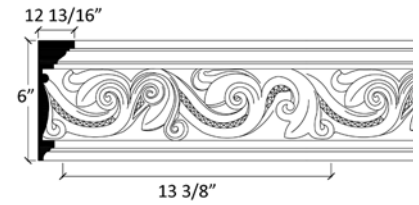

I3456

Ornate Cornice