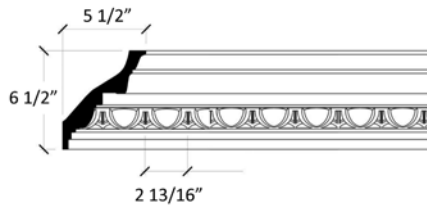

412

Egg & Dart Architectural
Cornice