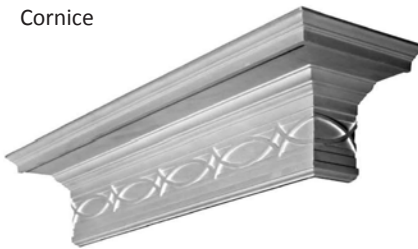

823

Decorative Architectural Cornice