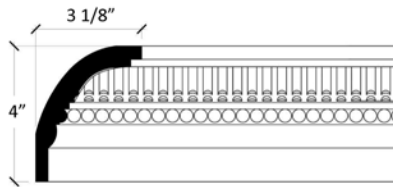

Cornice with Bead and Finger Flutes

363