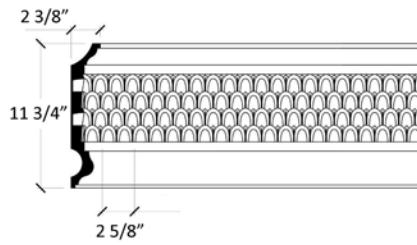

I2I06

Cove with Circle and Square Air Return

Water/Mould resistant high density gypsum

Note: Part supplied in 3 parts. Optional grille corner piece supplied/installed on request.

I2I26

Fishscale Cornice

I3456