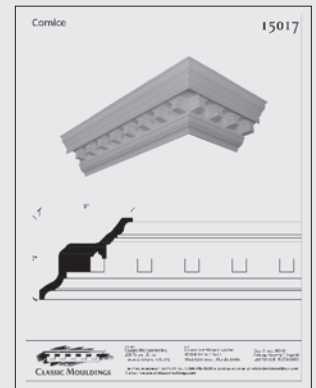

ORNATE CORNICE

A projecting moulding located where the ceiling and wall meet; in classical architecture, the projecting top of an entablature; any projecting, ornamental moulding along the top of a wall, arch, etc. that finishes or "crowns" it; from the Latin corona.