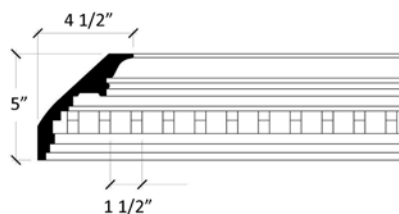

Architectural Dentil Cornice

366