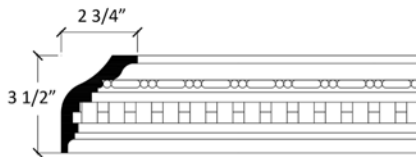

I4366

Ornate Cornice