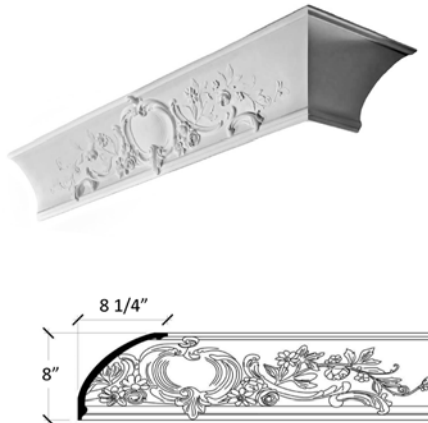

French Provincial Cornice