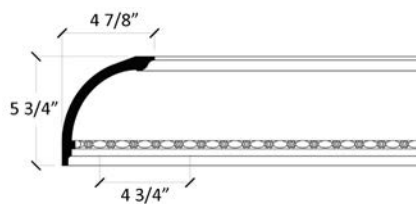

Fluted Cornice

I 2056

Ornate Cornice

I 2066

Ornate Cornice

I 2076

Coved Cornice with Bead & Reel

For a large format spec sheet call 1-866-745-5560 or email us at info@classicmouldings.com