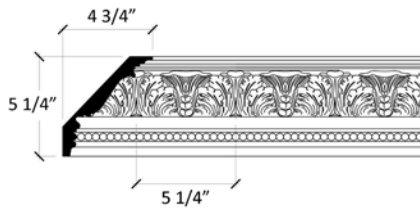

348

Acanthus Leaf Cornice with Beads

357