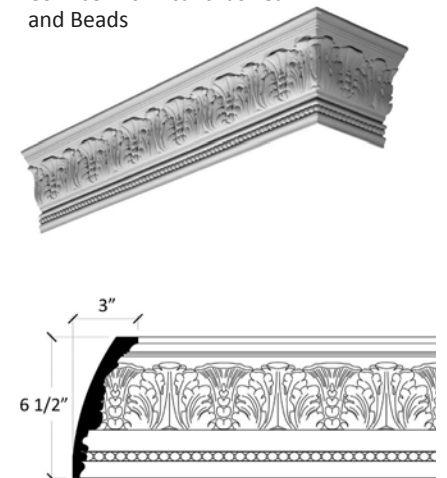

926

Cornice with Acanthus Leaf and Beads