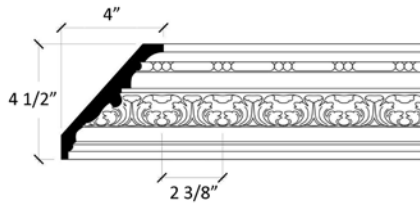

430

Acanthus Leaf and
Bead & Barrel Cornice