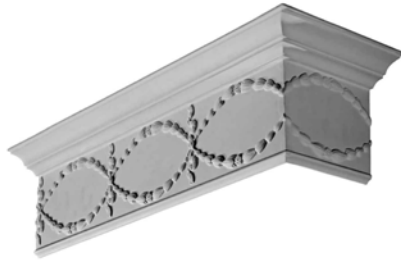

Ornate Cornice

I4936

Ornate Cornice

For a large format spec sheet call
1-866-745-5560 or email us at
info@classicmouldings.com

I5036

Ornate Cornice

I5056

Ornate Cornice