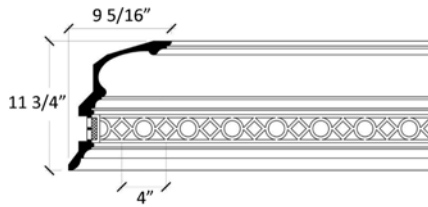

Water/Mould resistant high density gypsum