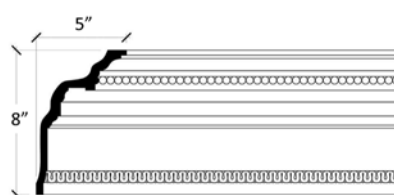

347

Architectural Cornice with Beads and Lamb's Tongue