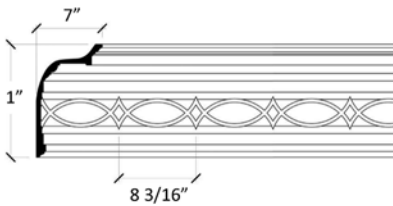

823

Decorative Architectural Cornice