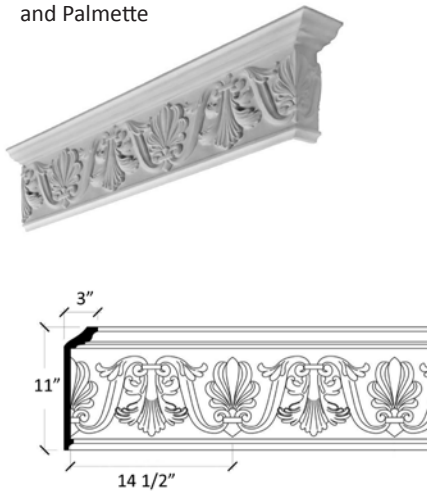

377

Cornice with Anthemion and Palmette