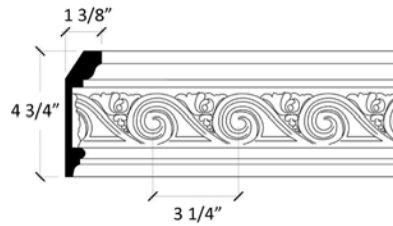

Rolling Wave and Flower Cornice

359