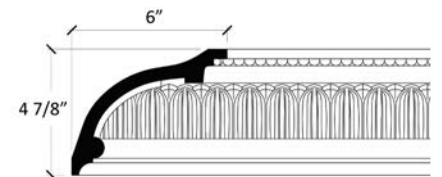

II086

Tongue Leaf and Beading Cornice