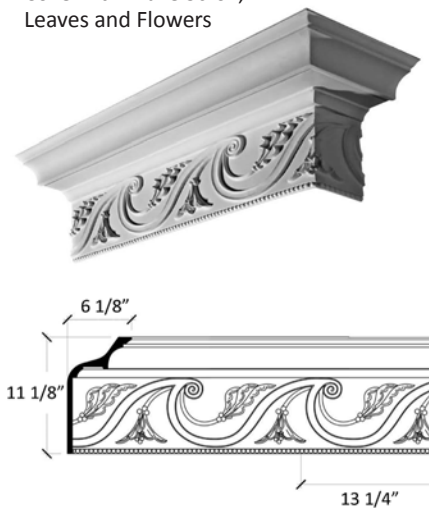

825L

Large Architectural Bracket Cornice with Egg & Darts and Dentil

828

Cornice with Scrolled Leaf and Simplified Greek Key

829

Architectural Cornice with Lattice and Palmette

830

Architectural Cornice with Egg & Dart

831

Architectural Cornice with Dentil and Egg & Dart

831L

Large Architectural Cornice with Dentil and Egg & Dart

832

Cove with Wave Scroll, Leaves and Flowers

833

Fretted Panel Cornice with Dentil