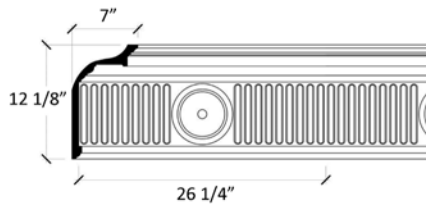

824

Fluted Cornice with Disk