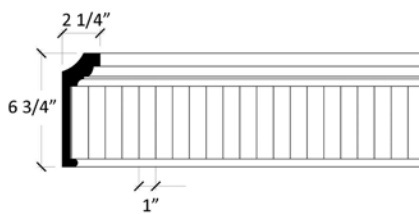

361

Cornice with Bead and Finger Flutes

363

Architectural Dentil Cornice

366

Fluted Cornice

For a large format spec sheet call 1-866-745-5560 or email us at info@classicmouldings.com

372