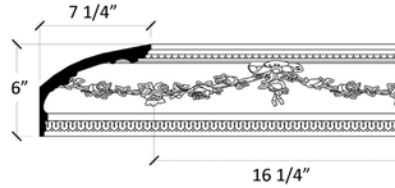

408

Swagged Flower Cove
with Bows, Pearls and
Lamb's Tongue