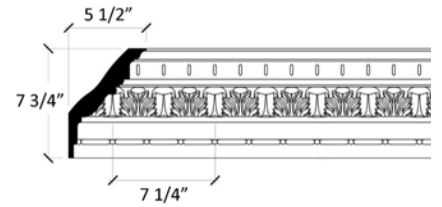

410

Acanthus Leaf Cornice