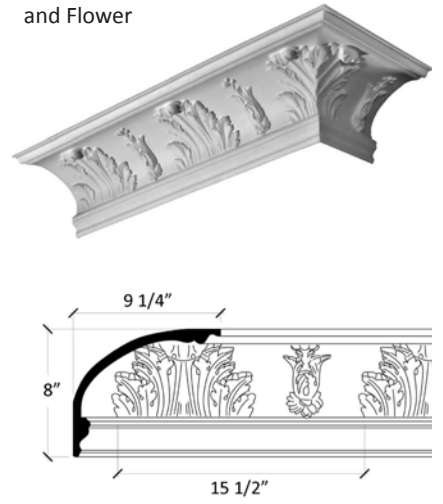

374

Cove with Acanthus and Flower