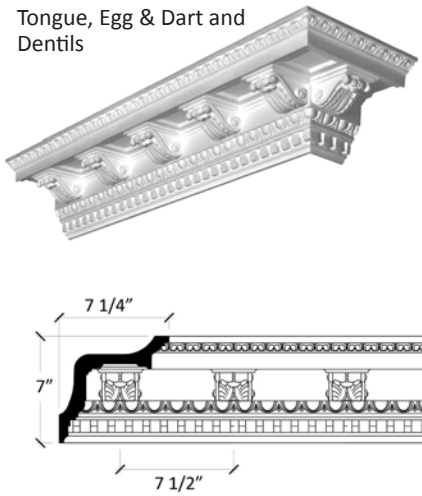

403

Bracket Cornice with Lamb's Tongue, Egg & Dart and Dentils

403L

Large Architectural Cornice With Brackets, Recessed Panels and Lamb's Tongue

404

Decorative Leaf and Flower Cornice

405

Grape and Leaf Cornice