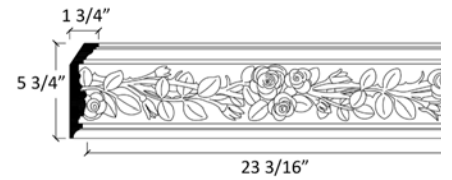

I5396

Ornate Cornice