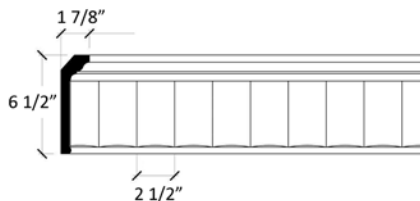

329

Fluted Cornice