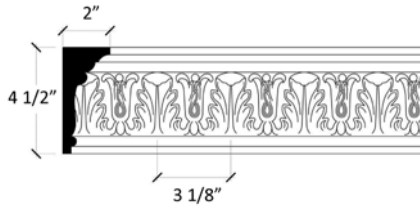

45I

Ornate Acanthus Leaf
Cornice

For a large format spec sheet call
1-866-745-5560 or email us at
info@classicmouldings.com

455

Acanthus Leaf Cornice

457

Sweeping Cove with Pearls and Lamb's Tongue

465