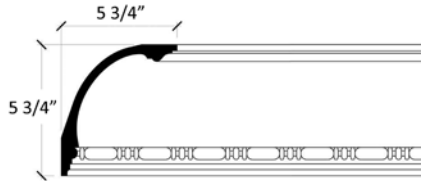

414

Cove with Bead & Barrel