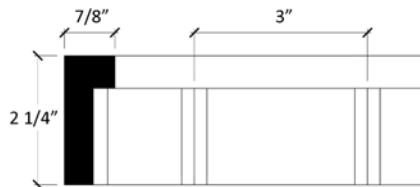

Fluted Motif Cornice

361