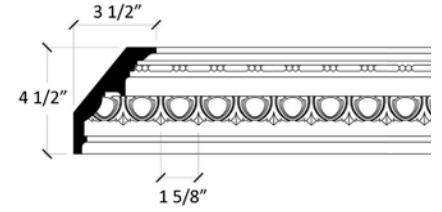

Egg & Dart with Bead & Barrel Cornice