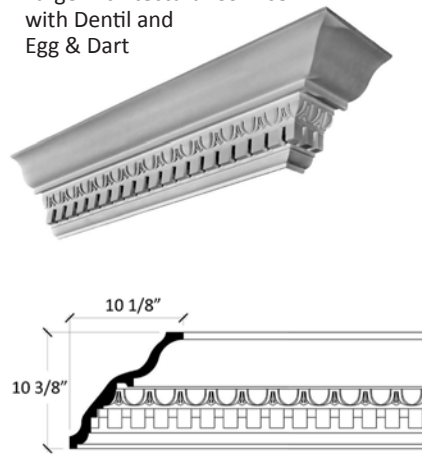

831L

Large Architectural Cornice with Dentil and Egg & Dart