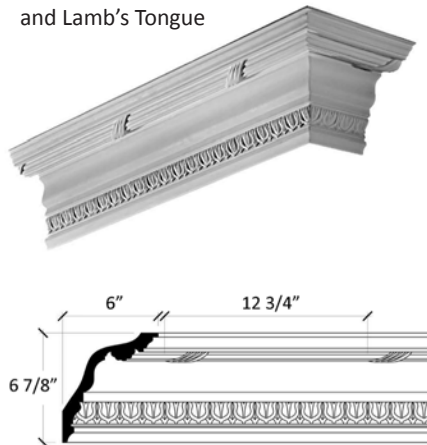

375

Cornice with Ribbon & Reed and Lamb's Tongue