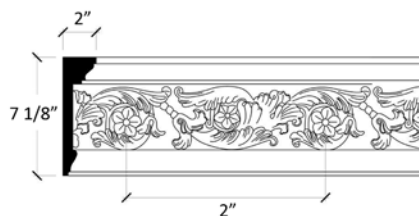

325

Cornice with Leaf and Flower Pattern