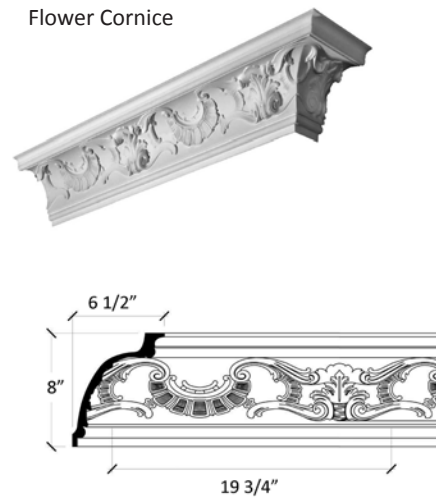

403

Bracket Cornice with Lamb's Tongue, Egg & Dart and Dentils

403L

Large Architectural Cornice With Brackets, Recessed Panels and Lamb's Tongue

404

Decorative Leaf and Flower Cornice

405

Grape and Leaf Cornice