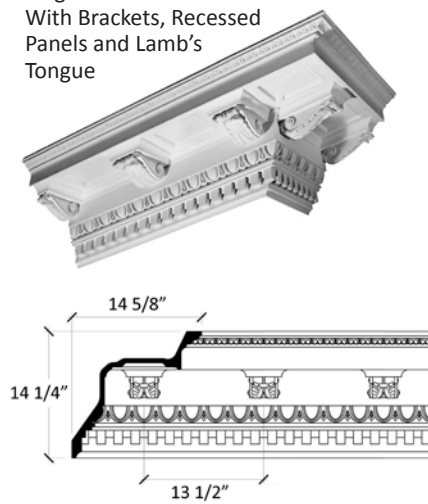

403

Bracket Cornice with Lamb's Tongue, Egg & Dart and Dentils

403L

Large Architectural Cornice With Brackets, Recessed Panels and Lamb's Tongue

404

Decorative Leaf and Flower Cornice

405

Grape and Leaf Cornice