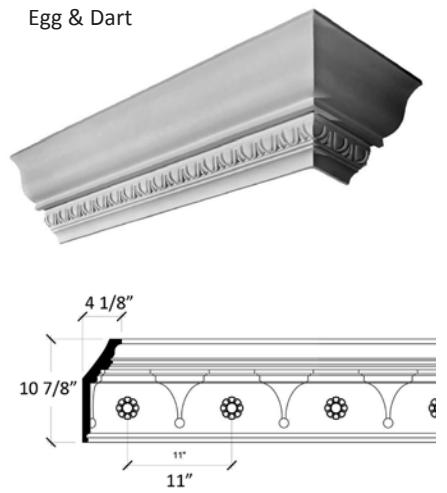

825L

Large Architectural Bracket Cornice with Egg & Darts and Dentil

828

Cornice with Scrolled Leaf and Simplified Greek Key

829

Architectural Cornice with Lattice and Palmette

830

Architectural Cornice with Egg & Dart