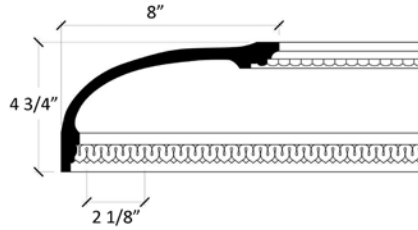

45I

Ornate Acanthus Leaf
Cornice

For a large format spec sheet call
1-866-745-5560 or email us at
info@classicmouldings.com

455

Acanthus Leaf Cornice

457

Sweeping Cove with Pearls and Lamb's Tongue

465