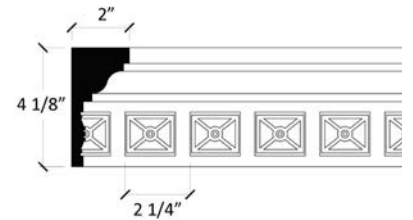

Fluted Cornice

I 2056

Ornate Cornice

I 2066

Ornate Cornice

I 2076

Coved Cornice with Bead & Reel

For a large format spec sheet call 1-866-745-5560 or email us at info@classicmouldings.com