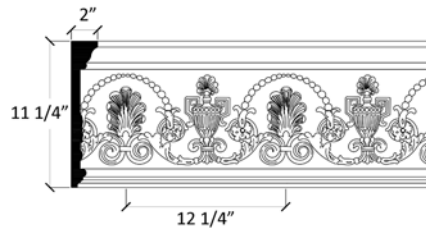

I3786

Ornate Cornice