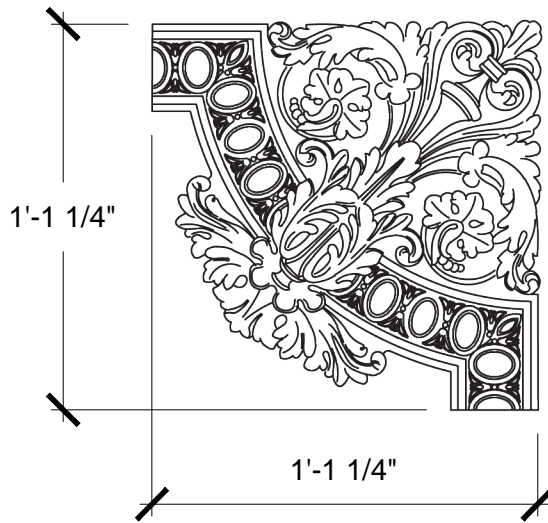

Part #: 66147

Urn, Flower and Cameo Cornerpiece
Compatible With Panel Moulding 476

476