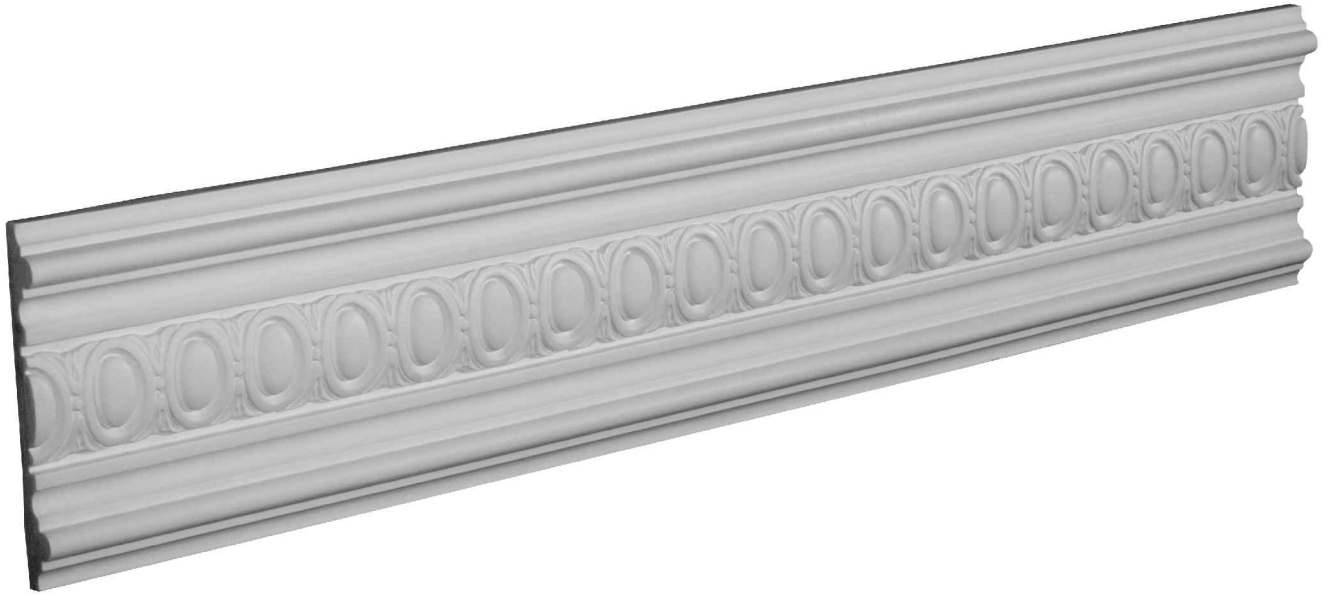

CLASSIC MOULDINGS INC.

Part #: 30019

Lattice With Bull-nose Frame

CLASSIC MOULDINGS INC.

Part #: 477  
Cameo Panel Moulding

CLASSIC MOULDINGS INC.

Part #: 387  
Chair Rail with Egg & Dart

CLASSIC MOULDINGS INC.