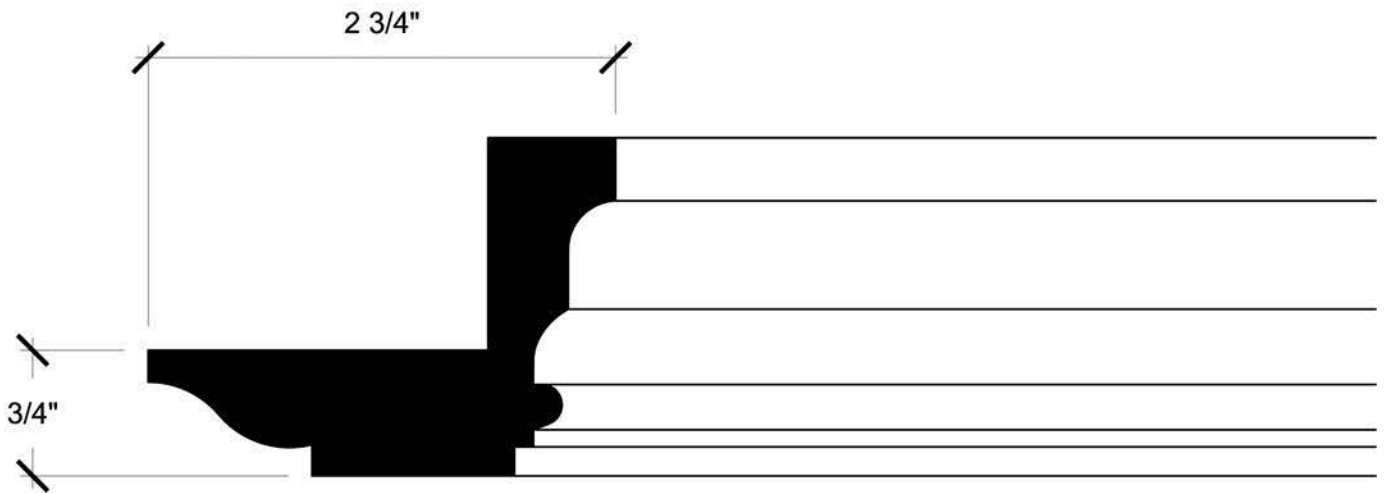

CLASSIC MOULDINGS INC.

476

Part #: 66147

Urn, Flower and Cameo Cornerpiece  
Compatible With Panel Moulding 476

476

CLASSIC MOULDINGS INC.

Part #: 681

CLASSIC MOULDINGS INC.