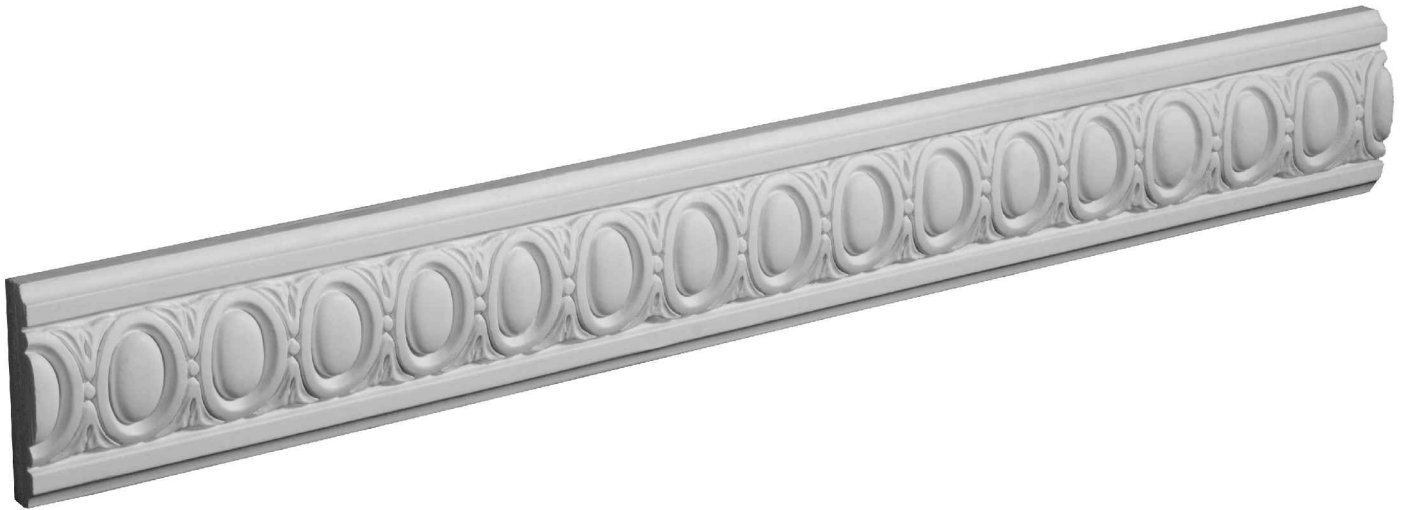

CLASSIC MOULDINGS INC.

Part #: 476