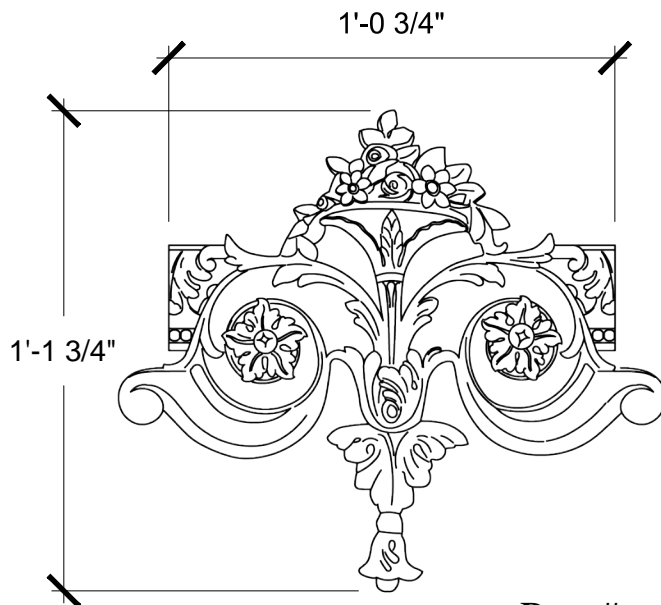

CLASSIC MOULDINGS INC.

60125

**Part #: 60128**

Corner Piece with Flowers and Rosettes  
Compatible to Panel Moulding 60125

CLASSIC MOULDINGS INC.

60125

Part #: 60129

Mid Piece with Flower Urn, Rosettes and Bell-Flower Drop  
Compatible to Panel Moulding 60125