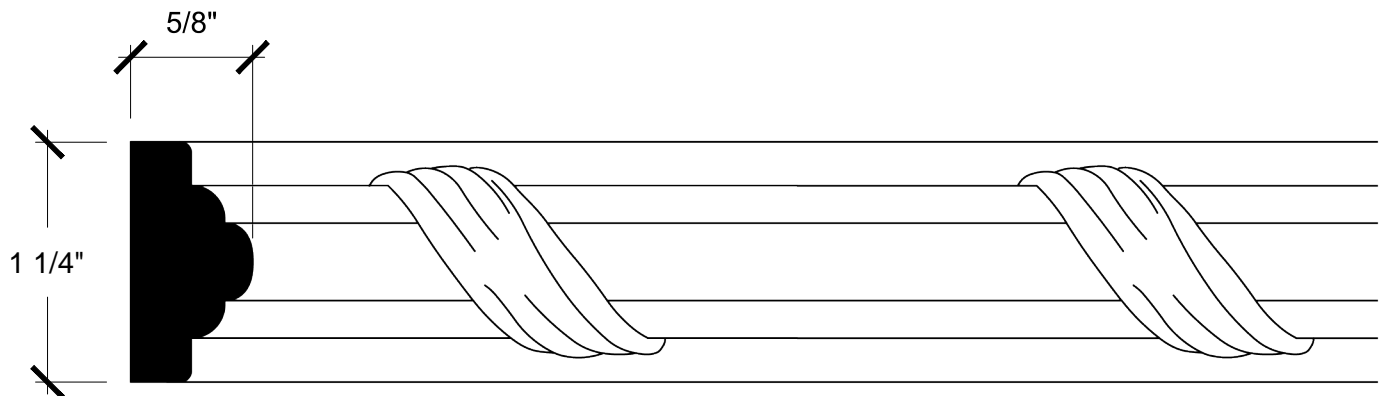

Part #: 534L
Single Reel & Bundled Ribbon Moulding