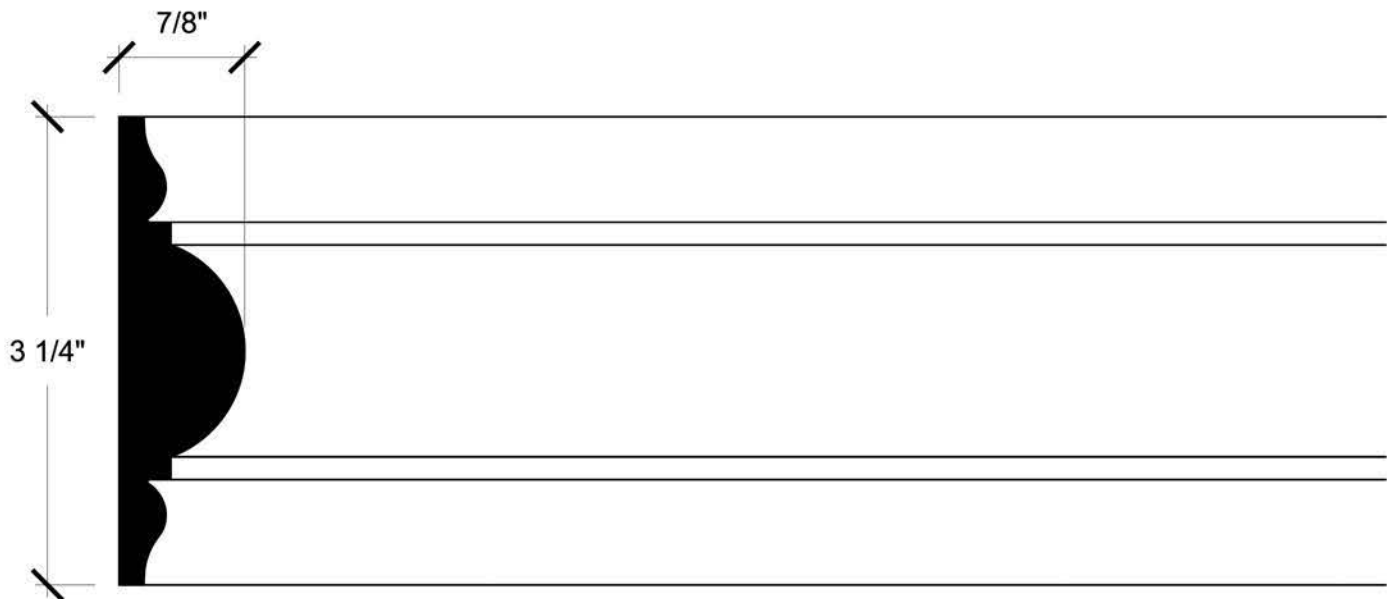

CLASSIC MOULDINGS INC.

Part #: 574