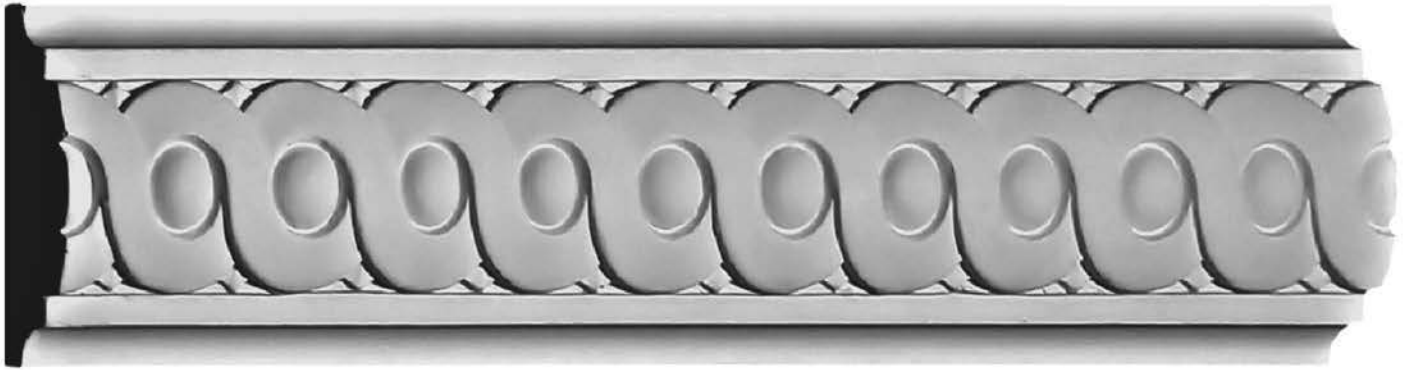

CLASSIC MOULDINGS INC.

Part #: 354