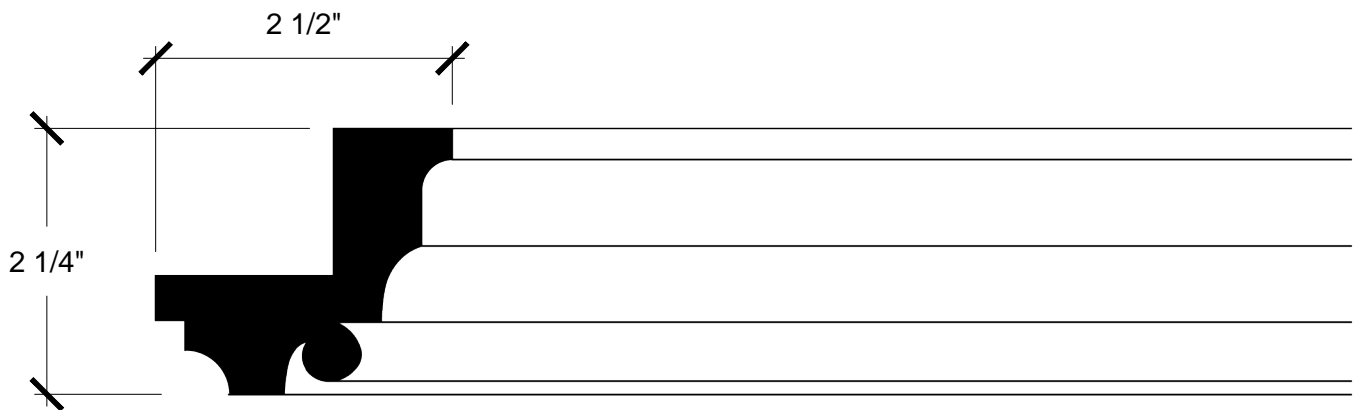

CLASSIC MOULDINGS INC.

Part #: 60230

Plain Panel Moulding  
See Ceiling System CS20230

CLASSIC MOULDINGS INC.

Part #: 60245  
Trim Moulding

CLASSIC MOULDINGS INC.

Part #: 60255  
Trim Moulding

CLASSIC MOULDINGS INC.