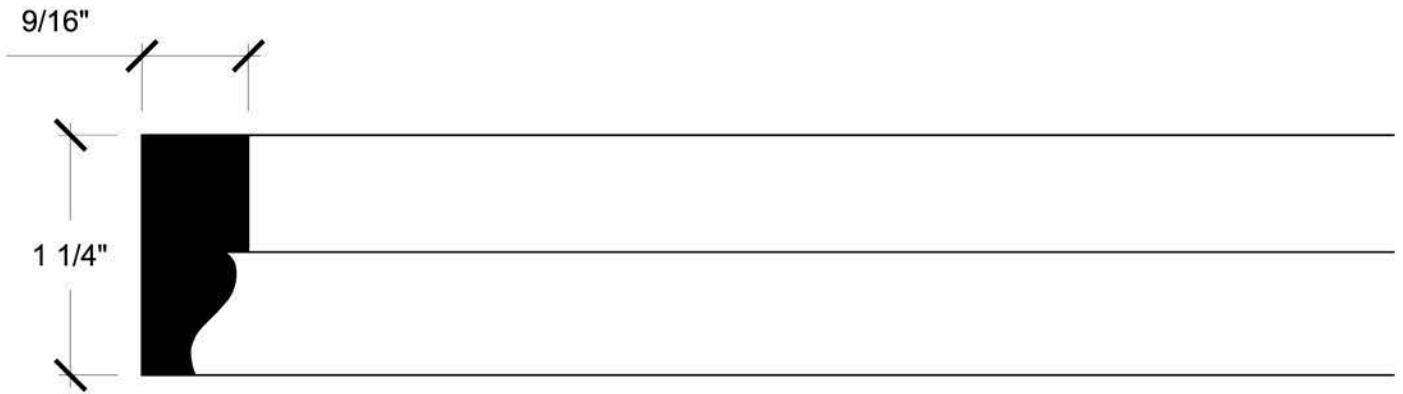

Part #: 60031