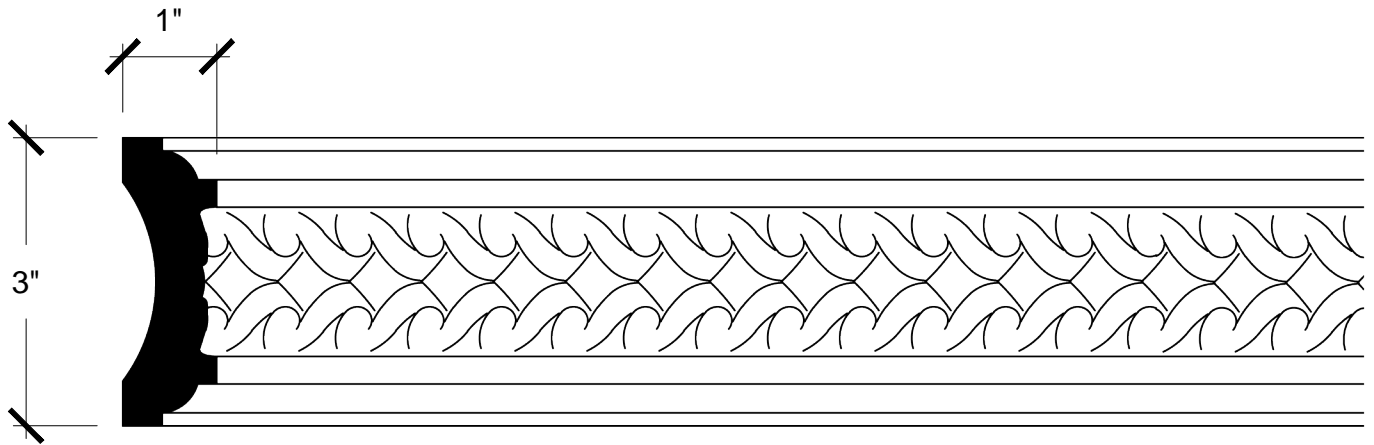

CLASSIC MOULDINGS INC.

476

Part #: 66147

Urn, Flower and Cameo Cornerpiece  
Compatible With Panel Moulding 476

476

CLASSIC MOULDINGS INC.

Part #: 681

CLASSIC MOULDINGS INC.