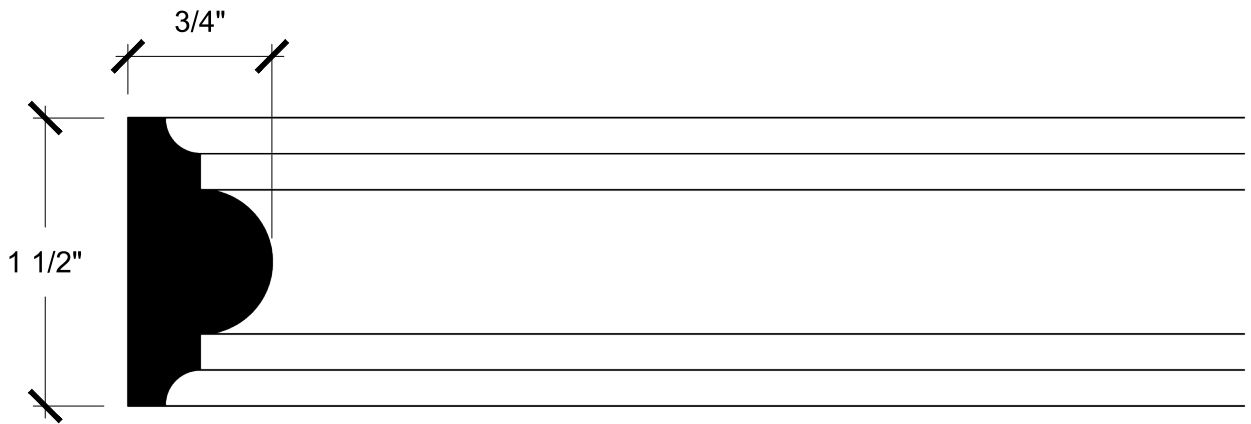

Part #: 60180

Plain Panel Moulding
See Ceiling System CS20160