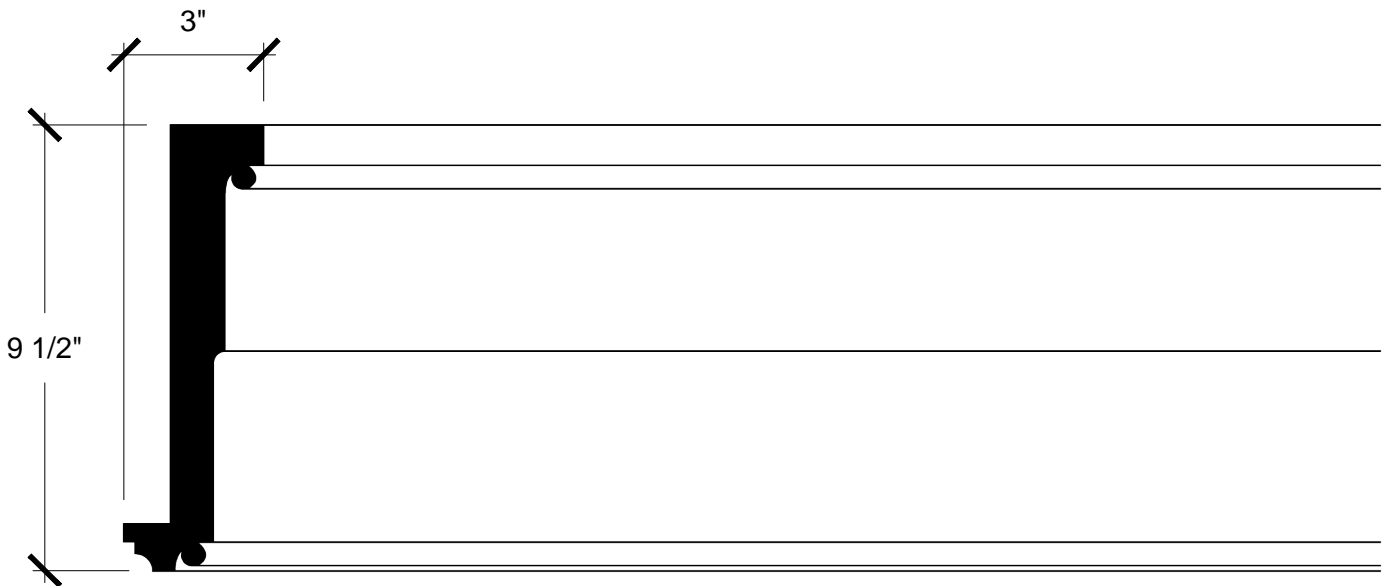

CLASSIC MOULDINGS INC.

Part #: 60230

Plain Panel Moulding  
See Ceiling System CS20230

CLASSIC MOULDINGS INC.

Part #: 60245  
Trim Moulding

CLASSIC MOULDINGS INC.

Part #: 60255  
Trim Moulding

CLASSIC MOULDINGS INC.