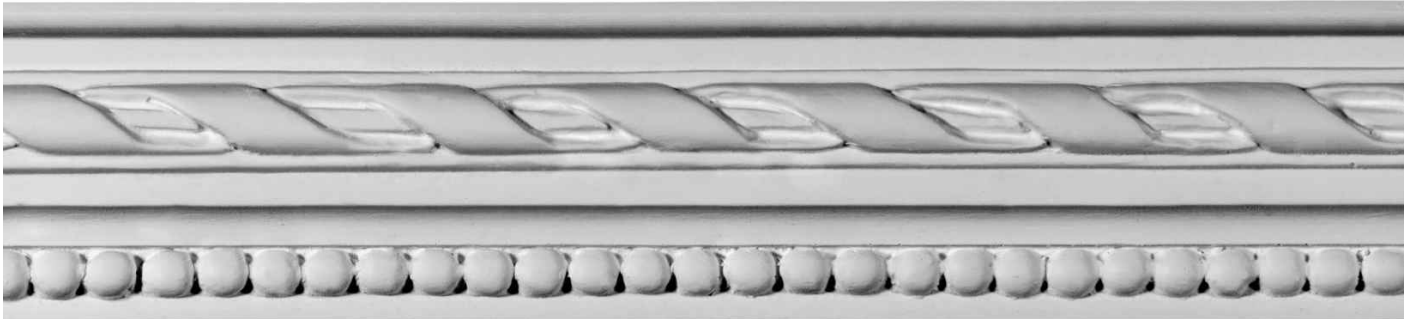

Vine Pattern Moulding  
See Ceiling System CS24050

CLASSIC MOULDINGS INC.

Part #: 476

CLASSIC MOULDINGS INC.

Part #: 527  
Pearl with Reel & Ribbon Moulding

CLASSIC MOULDINGS INC.

Part #: 534R  
Single Reel & Bundled Ribbon Moulding