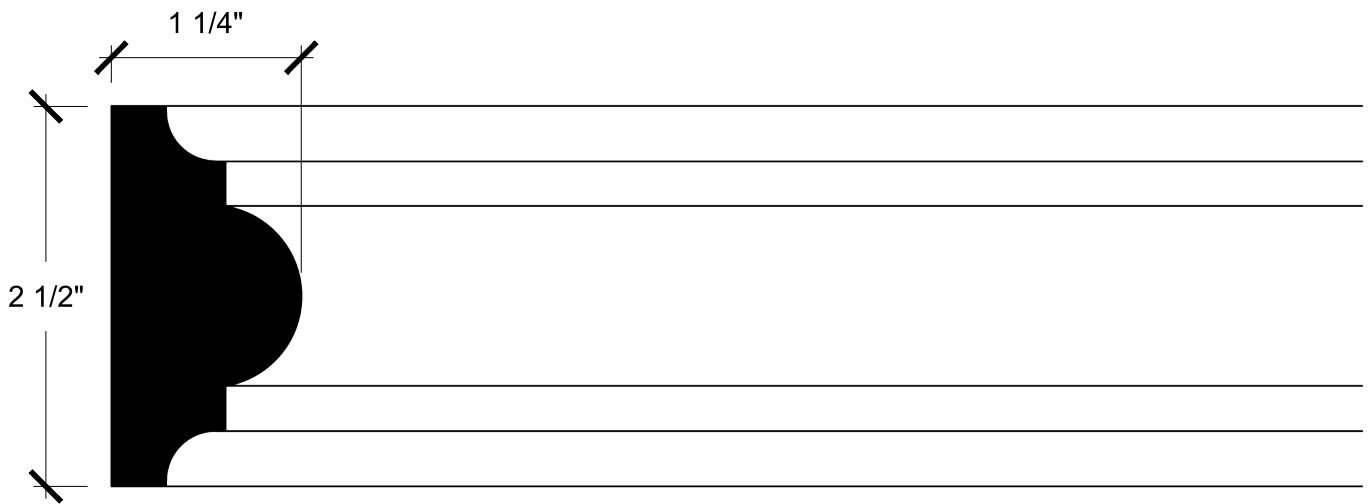

Part #: 60170

Plain Panel Moulding  
See Ceiling System CS20010

CLASSIC MOULDINGS INC.

Part #: 60180

Plain Panel Moulding  
See Ceiling System CS20160

CLASSIC MOULDINGS INC.

Part #: 60190  
Plain Panel Moulding