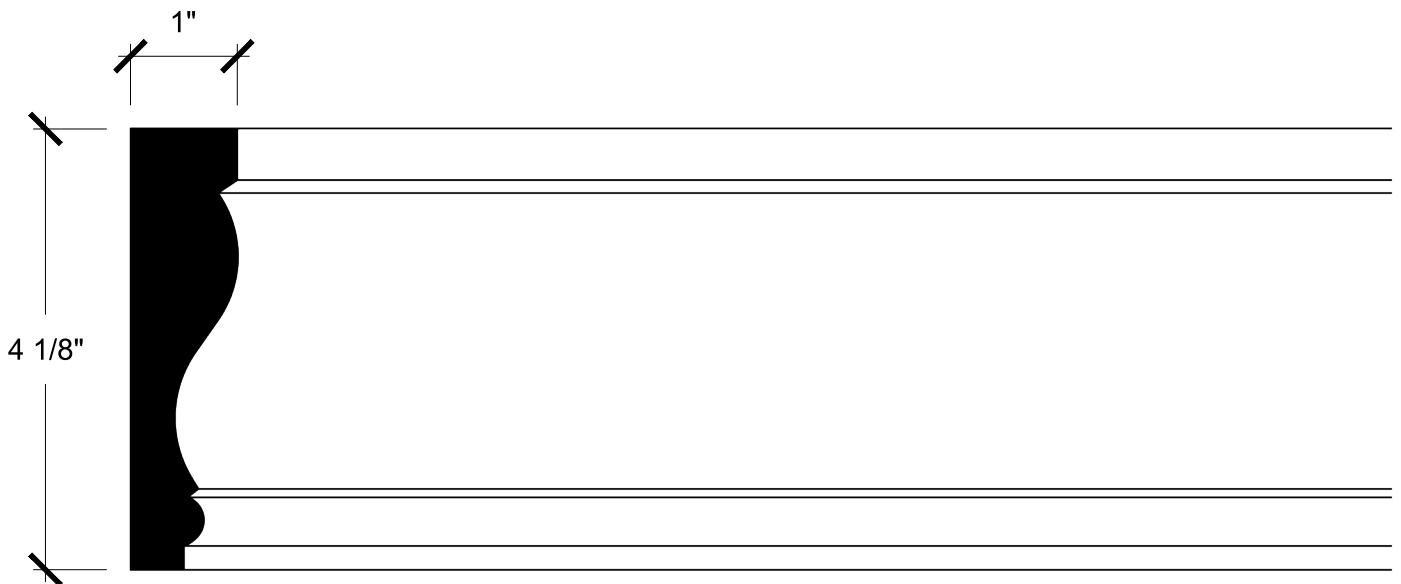

CLASSIC MOULDINGS INC.

527

Part #: 60157

Corner Piece with Cartouche  
Compatible to Panel Moulding 527

527

CLASSIC MOULDINGS INC.

Part #: 60160  
Plain Panel Moulding

CLASSIC MOULDINGS INC.