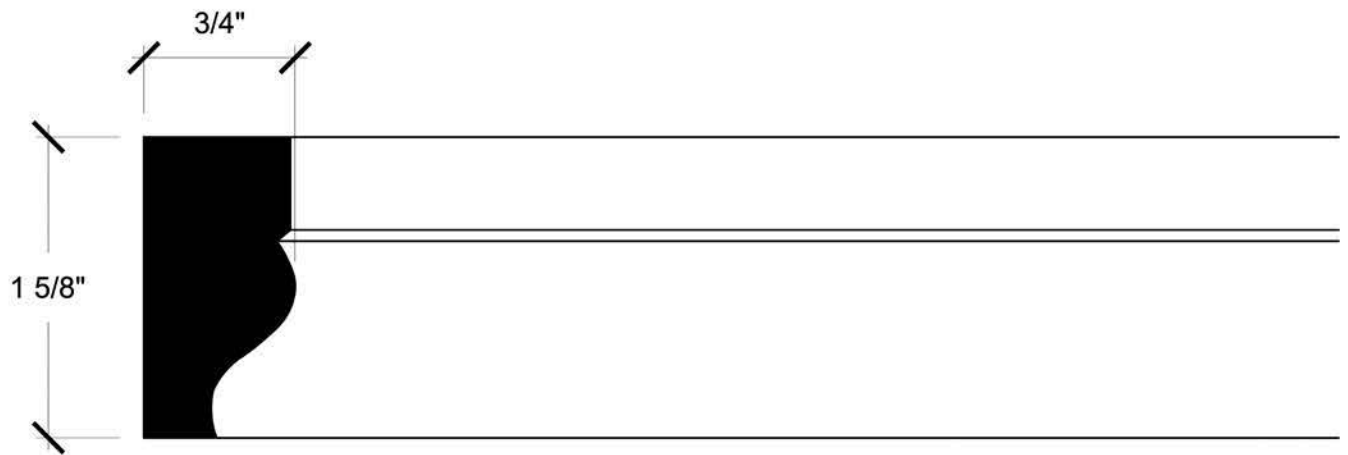

Part #: 60010