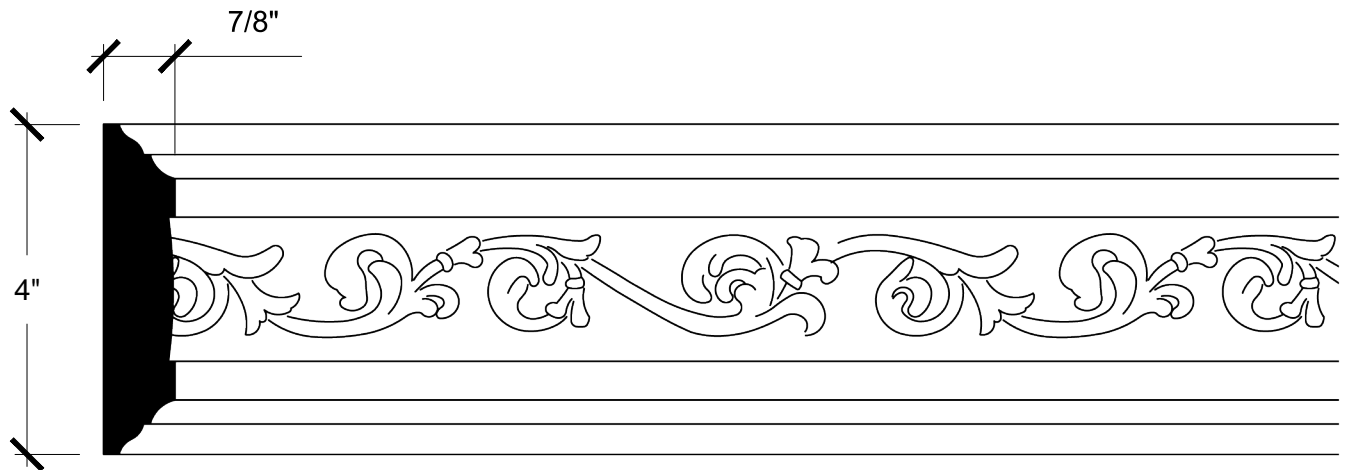

Part #: 343  
Trim Moulding

CLASSIC MOULDINGS INC.

Part #: 354

CLASSIC MOULDINGS INC.

Part #: 64030

Plain Panel Moulding  
See Ceiling System CS24030

CLASSIC MOULDINGS INC.

Part #: 64055