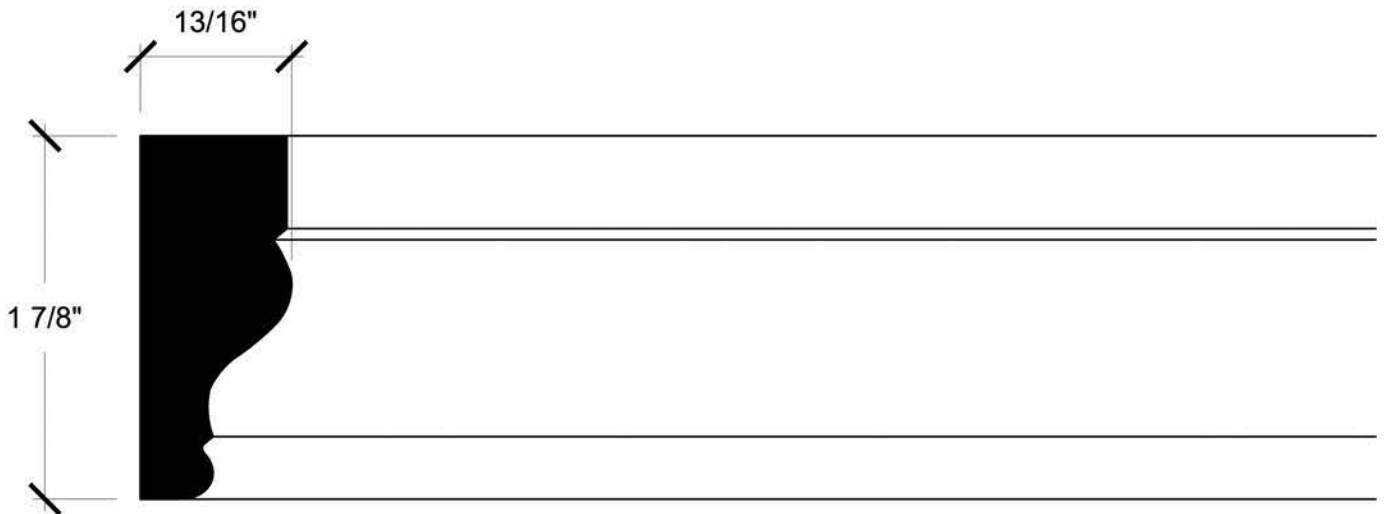

Part #: 60020