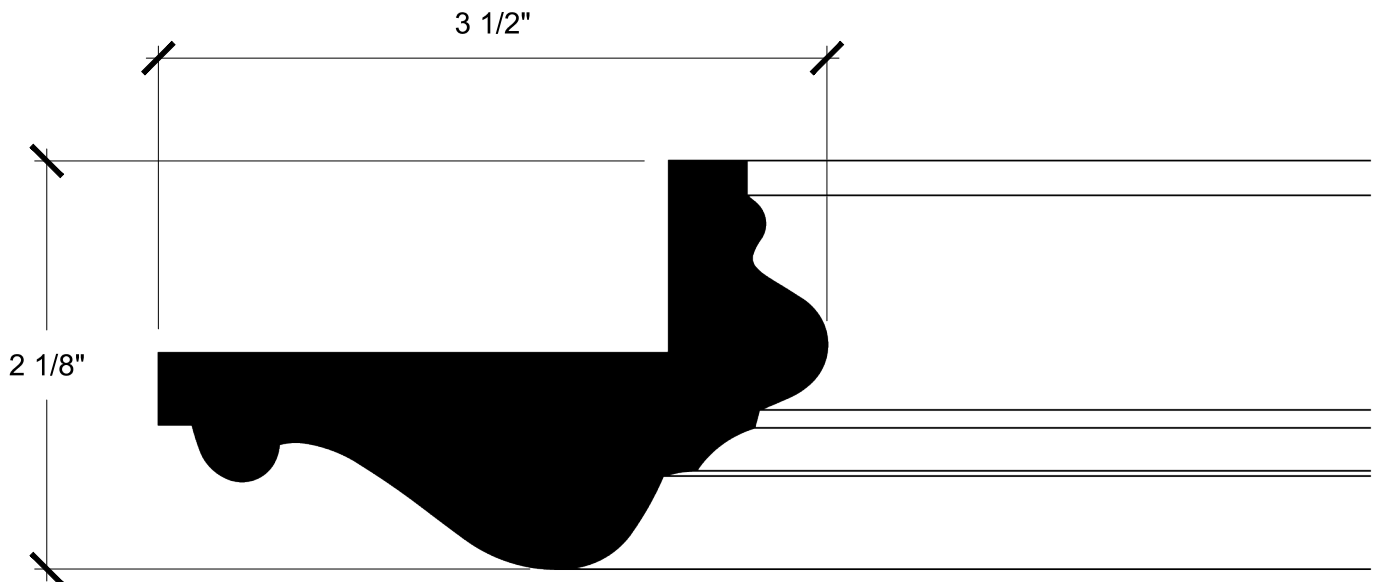

F.416.745.5566  
F.561.651.7309  
TF.1.866.745.556

Data Sheet: 60320  
Catalog: N/A  
Last Revised: 10/21/11 01:17pm

CLASSIC MOULDINGS INC.

Part #: 60490

Plain Panel Moulding  
See Ceiling System CS20490

CLASSIC MOULDINGS INC.