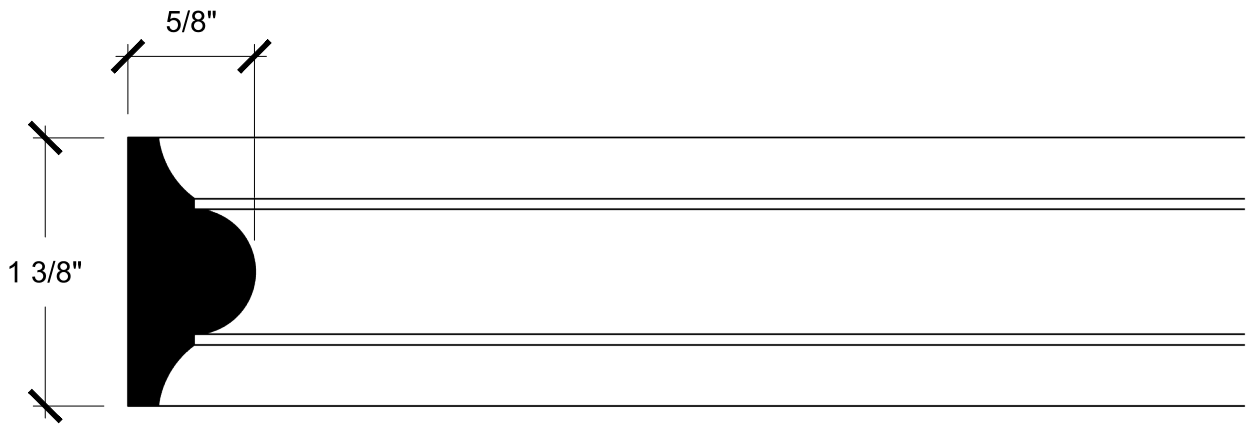

Part #: 60230

Plain Panel Moulding
See Ceiling System CS20230