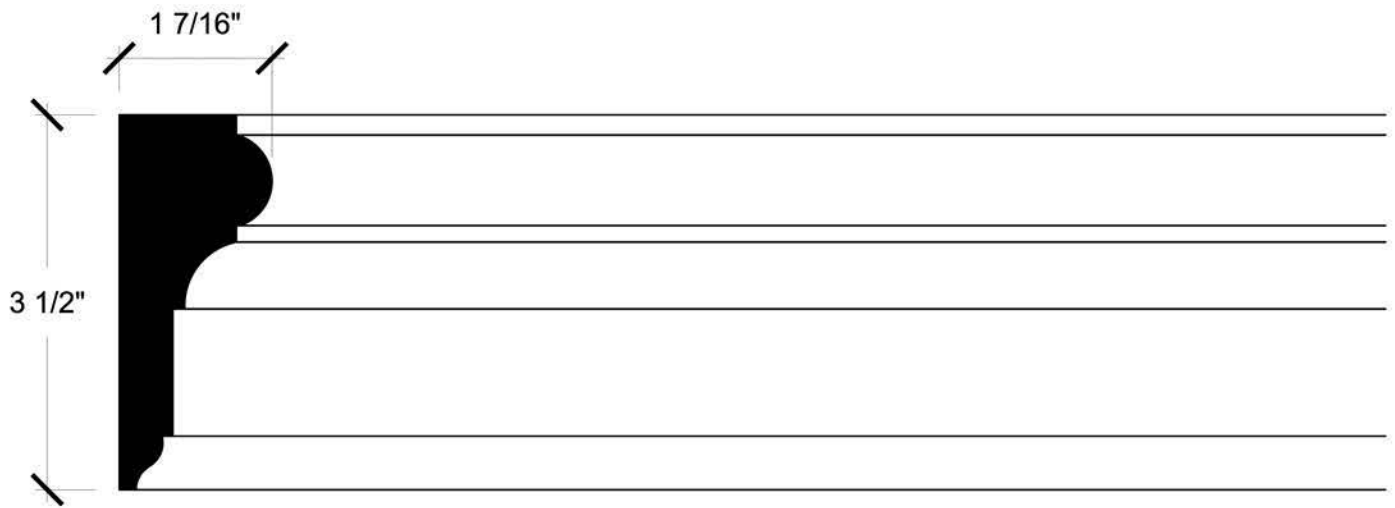

Part #: 60090