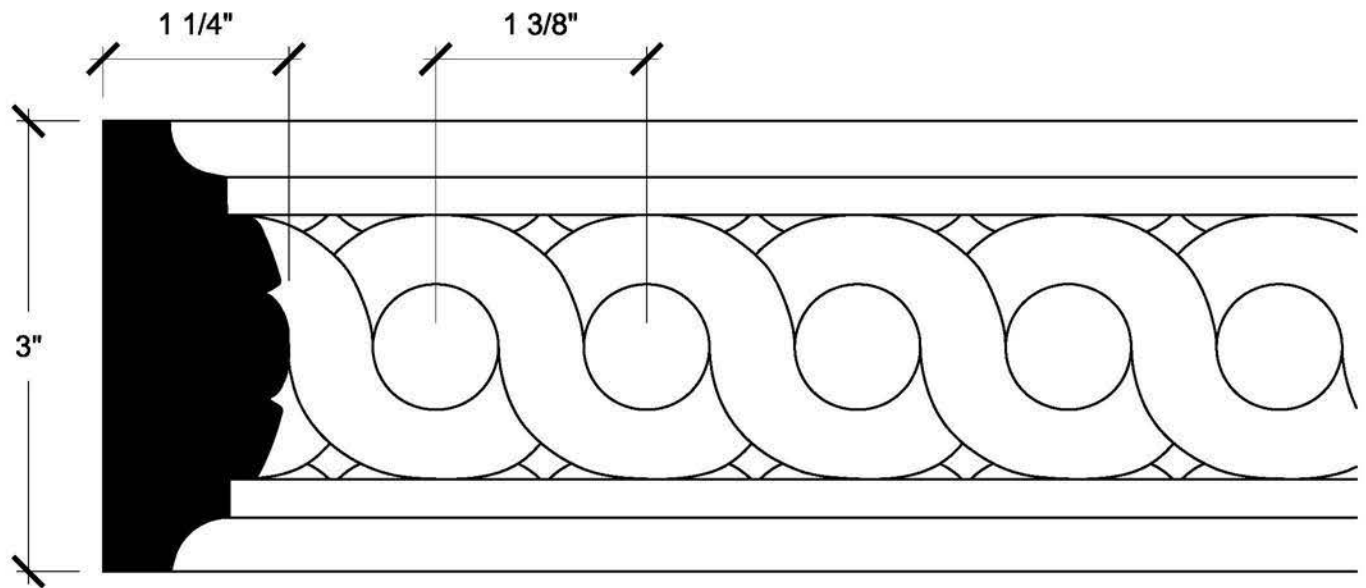

CLASSIC MOULDINGS INC.

Part #: 354