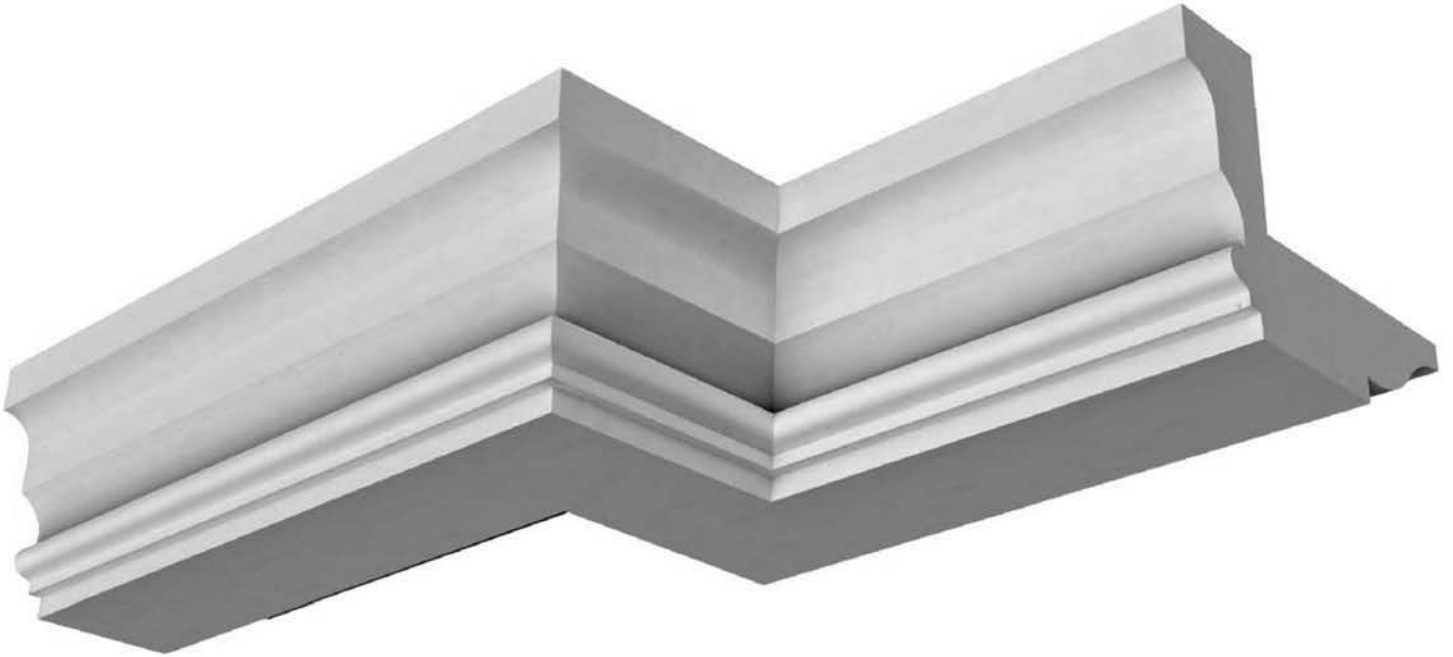

CLASSIC MOULDINGS INC.

476

Part #: 66147

Urn, Flower and Cameo Cornerpiece  
Compatible With Panel Moulding 476

476

CLASSIC MOULDINGS INC.

Part #: 681

CLASSIC MOULDINGS INC.