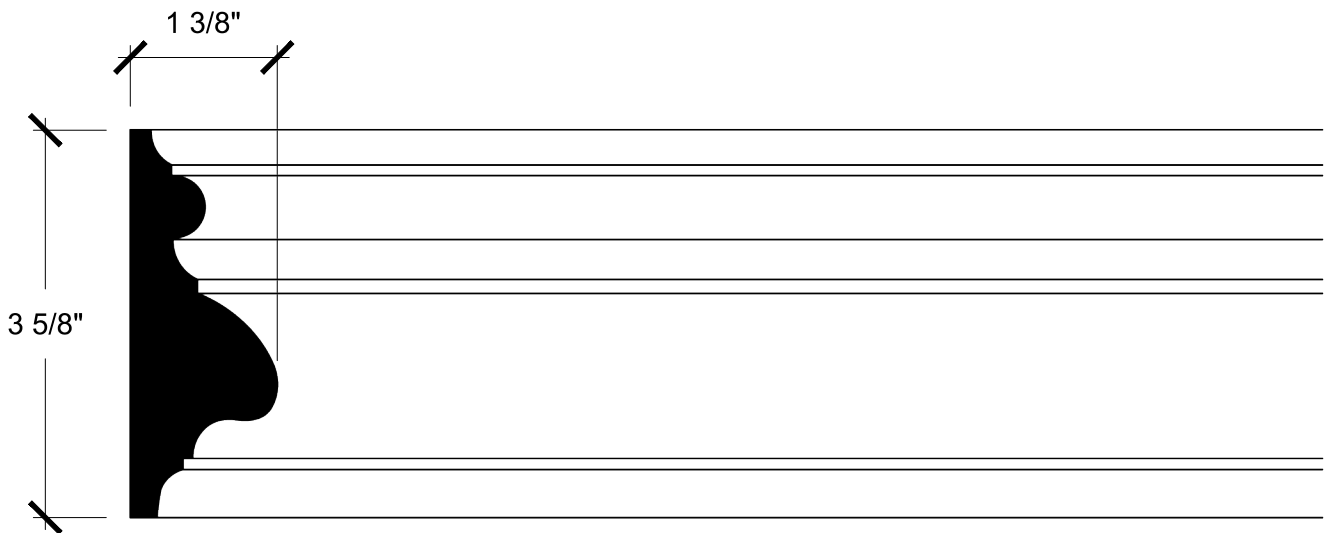

Corner Piece with Flower  
Compatible to Panel Moulding 60125

CLASSIC MOULDINGS INC.

60125

Part #: 60148

Corner Piece with Flower  
Compatible to Panel Moulding 60125

60125

CLASSIC MOULDINGS INC.

Part #: 60150  
Plain Panel Moulding