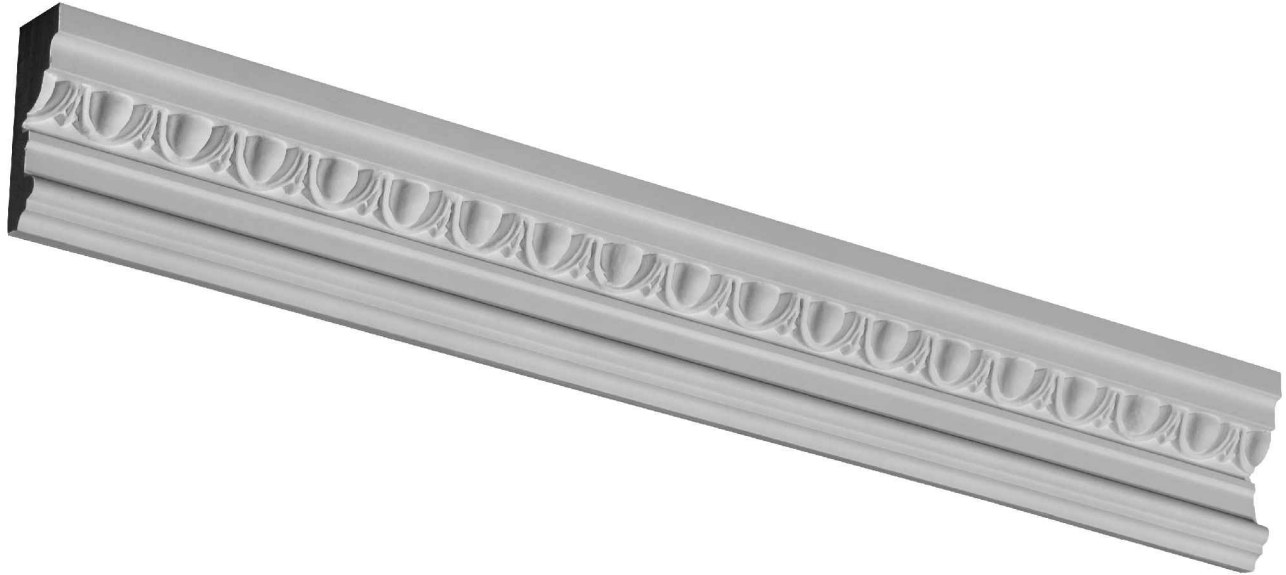

CLASSIC MOULDINGS INC.

Part #: 30019

Lattice With Bull-nose Frame

CLASSIC MOULDINGS INC.

Part #: 477  
Cameo Panel Moulding

CLASSIC MOULDINGS INC.

Part #: 387  
Chair Rail with Egg & Dart

CLASSIC MOULDINGS INC.