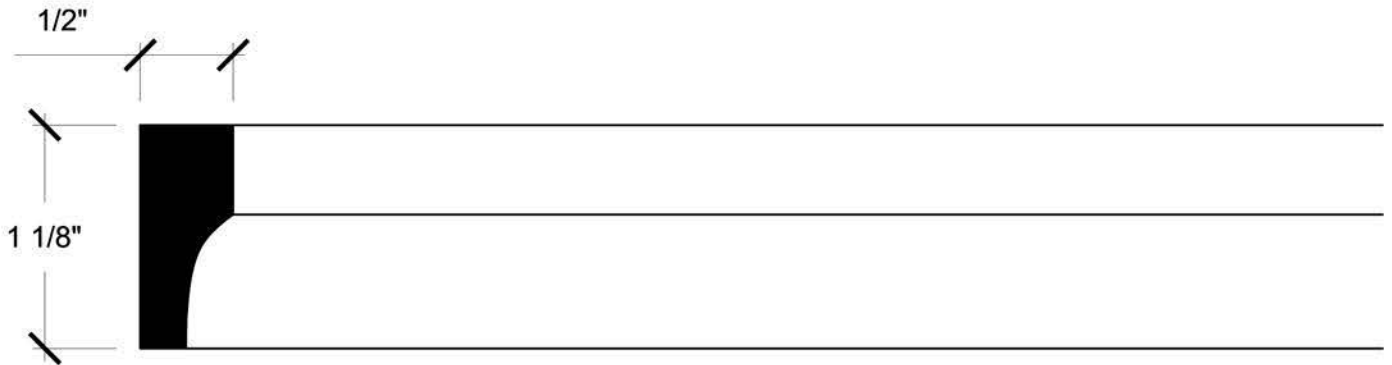

CLASSIC MOULDINGS INC.

Part #: 584L

CLASSIC MOULDINGS INC.

Part #: 586

CLASSIC MOULDINGS INC.

Part #: 588

CLASSIC MOULDINGS INC.

Part #: 65920  
Plain Panel Moulding