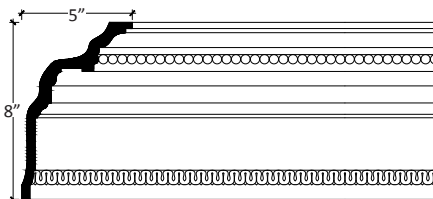

I3476

Architectural cornice with bead
and lamb tongue