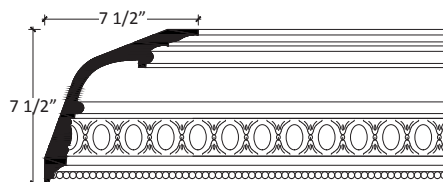

I3726

Coved cornice with cameo and pearl