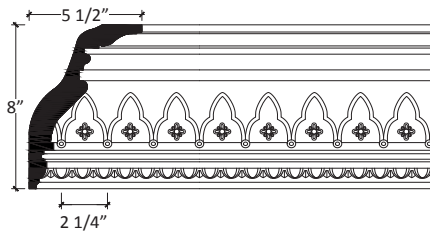

I4016

Gothic cornice