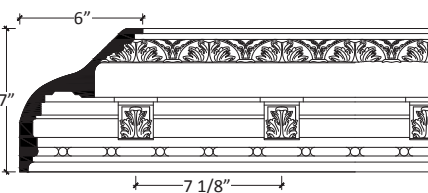

I4026

Ornate acanthus leaf bracket cornice