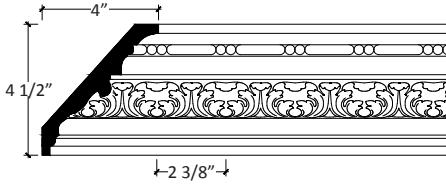

I4306

Acanthus leaf, bead and barrel