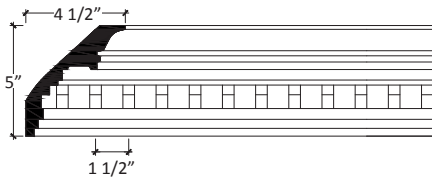

I3636

Architectural dentil cornice