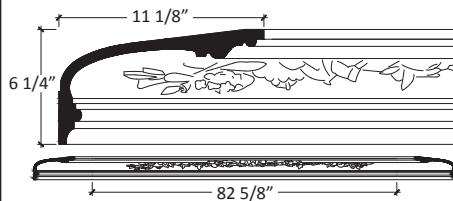

II066

Cartouche coved cornice with rose and leaves