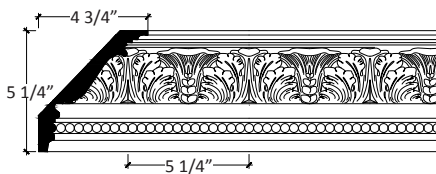

I3486

Acanthus leaf cornice