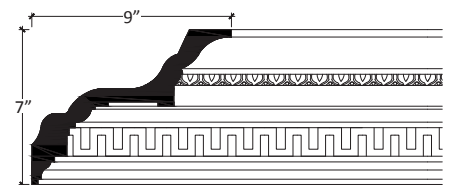

I3626

Architectural cornice with stylized greek key and lamb's tongue