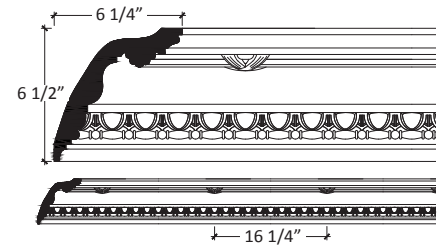

II056

Cornice with double-crossed reed bundle and egg and dart