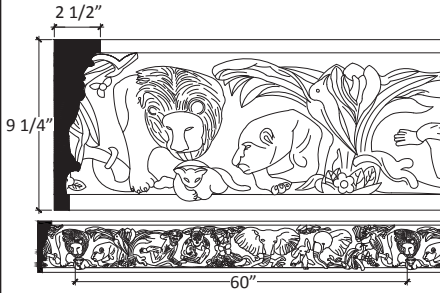

II590

Decorative jungle cornice