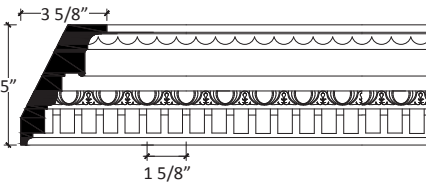

I4246

Egg and dart, scallop and dentil cornice