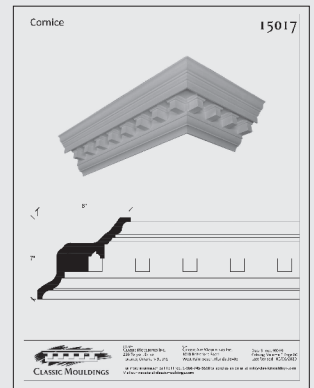

ORNATE CORNICE

A projecting moulding located where the ceiling and wall meet; in classical architecture, the projecting top of an entablature; any projecting, ornamental moulding along the top of a wall, arch, etc. that finishes or “crowns” it; from the Latin corona.