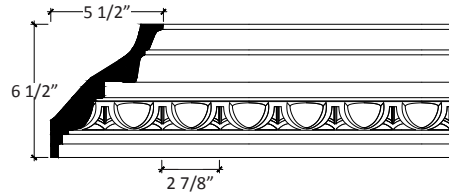

I4I26

Egg and dart architectural cornice