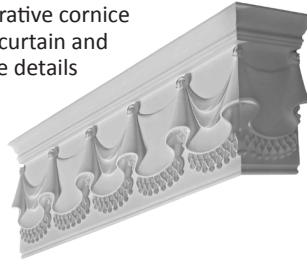

II046

Decorative cornice with curtain and lattice details