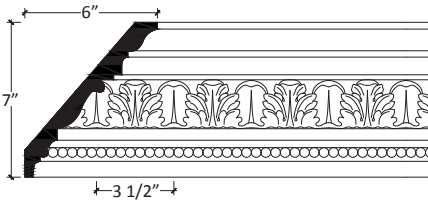

I4256

Acanthus leaf cornice