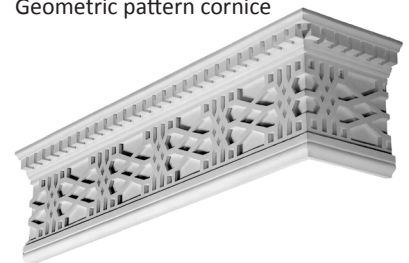

ORNATE CORNICE

A projecting moulding located where the ceiling and wall meet; in classical architecture, the projecting top of an entablature; any projecting, ornamental moulding along the top of a wall, arch, etc. that finishes or “crowns” it; from the Latin corona.

I2016

Acanthus leaf cornice

I2026

Ornate cornice

I2036

Geometric pattern cornice

I 2046

Fluted cornice