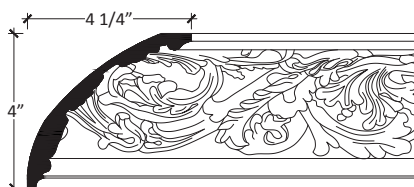

II564

Strolled Leaf and Flower Cove Cornice